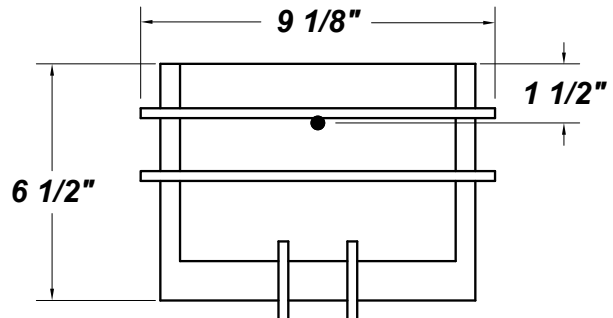

LINE DRAWING

LINE DRAWING NOT TO SCALE

TOP/BOTTOM VIEW