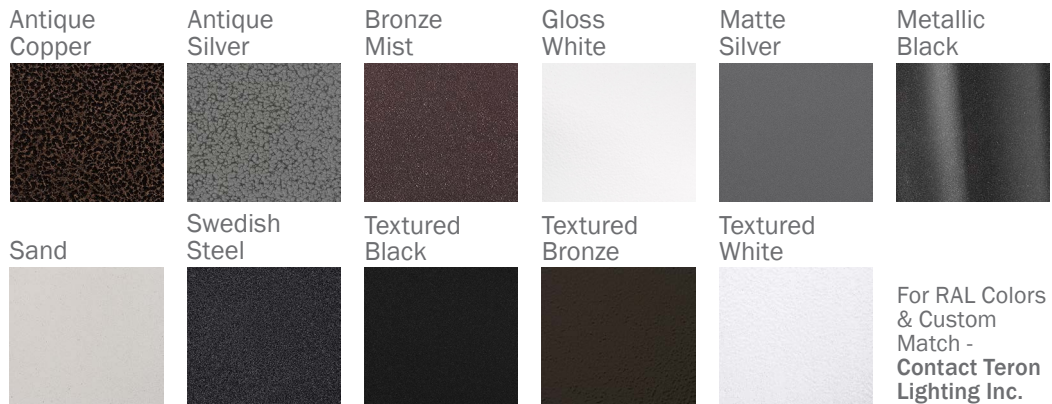

## FINISHES

Aesthetics & Options

TRIM	FINISH	COLOR TEMP	OPTIONS
<b>Not Applicable</b>	<b>AC</b> - Antique Copper <b>AS</b> - Antique Silver <b>BT</b> - Bronze Mist <b>SM</b> - Matte Silver <b>SN</b> - Sand <b>SW</b> - Swedish Steel <b>TB</b> - Textured Black (Standard)	<b>BZ</b> - Textured Bronze <b>TW</b> - Textured White <b>30K</b> - 3000K Color Temp <b>35K</b> - 3500K Color Temp <b>40K</b> - 4000K Color Temp	<b>F</b> - Fused
ORDER INFO			
Not Applicable Example ^	AC	30K	F