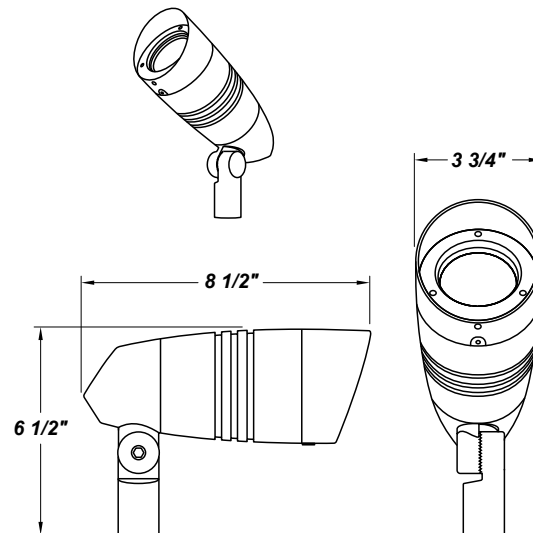

CHAPARRAL LG LED

Architectural Outdoor

PROJECT:	
TYPE:	
PO#:	QTY:
COMMENTS:	

FEATURES

- Cast Aluminum Housing with Polyester Powder Coat Finish
- Reinforced Knuckle Design
- Water Draining Front End
- Integrated Cowl
- Integrated 4kv Surge Protection
- IP66 Rated - Dust and Waterproof
- Single LED Chip-on-Board Light Source
- Center-to-Edge Uniformity and Enhanced Beam Control
- Three-Step Binning For Tight Color Consistency
- 6 Year Limited Warranty
- LED Light Fixture
- UL Listed Wet Location
- Vandal Resistant

LINE DRAWING

LINE DRAWING NOT TO SCALE

FINISHES

Textured
Architectural
Bronze

Textured
Black

For RAL Colors
& Custom
Match -
Contact Teron
Lighting Inc.