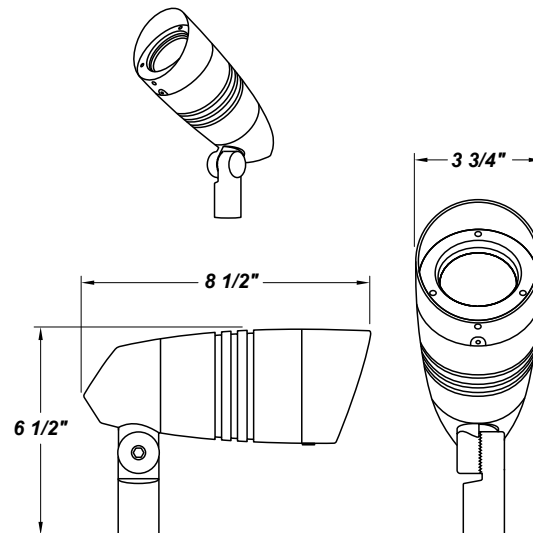

CHAPARRAL LG LED

Architectural Outdoor

PROJECT:	
TYPE:	
PO#:	QTY:
COMMENTS:	

FEATURES

- 6 Year Limited Warranty
- Cast Aluminum Housing with Polyester Powder Coat Finish
- Center-to-Edge Uniformity and Enhanced Beam Control
- Integrated 4kv Surge Protection
- Integrated Cowl
- IP66 Rated - Dust and Waterproof
- LED Light Fixture
- Reinforced Knuckle Design
- Single LED Chip-on-Board Light Source
- Three-Step Binning For Tight Color Consistency
- UL Listed Wet Location
- Vandal Resistant
- Water Draining Front End

LINE DRAWING

LINE DRAWING NOT TO SCALE

FINISHES

Textured
Architectural
Bronze

Textured
Black