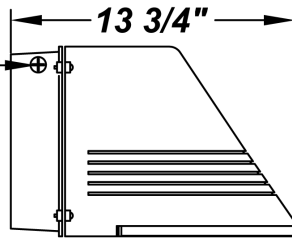

- Die-Cast Aluminum Housing w/ Textured Bronze Polyester Powder Coat Finish
- Tempered Clear Glass Diffuser
- Surge Protector
- Fully Gasketed
- Mounts Direct to Flat Surface w/Three #8 Wall Anchors (Not Included)
- CSA Listed Wet Location For Wall Mount (Down Light Only)
- L70 Life Time For 50,000hr

0.50" Conduit Entries
One Each on Right Side,
Top, Back, And Bottom
of Housing

ORDERING INFORMATION

Example : (CDL - L48.0 - 120-277V - CGL - SW - 50K) Textured Bronze is Standard Finish

PRODUCT	SOURCE/WATTAGE	VOLTAGE	DIFFUSER	FINISH	OPTIONS
Caddy LG	L48.0 - 48W LED Module	120 - 277V Please See "Options" Column For Driver Specifications	CGL - Clear Glass Lens (Standard)	SM - Matte Silver TB - Textured Black AC - Antique Copper AS - Antique Silver BT - Bronze Mist SN - Sand SW - Swedish Steel BZ - Textured Bronze TW - Textured White MB - Metallic Black RAL Colors or Custom Match - Consult Factory	30K - 3000K Color Temperature 40K - 4000K Color Temperature 50K - 5000K Color Temperature MS - Motion Sensor (Can be Used w/ "SDIM" Option) PCL120 - Photozell 120V PCL277 - Photozell 277V DIM - Dimmable Driver (0 - 10V) SDIM - Step-Dimmable Driver (Dimmable to 25% & 50%) PDIM - Pulse Width Dimmable Driver (0 - 10V) F - Fused EBW - Warm Weather Emergency Driver EBC - Cold Weather Emergency Driver Please Note: 120V or 277V Must Be Specified When Ordering The EB Option

SOURCE/WATTAGE	30K SPECIFICATIONS
L48.0 - (1) 48W LED Board - Constant Current at 1050mA by Driver - 58W Input	LED Specifications - 90 LEDs Per Strip - SW50Bin, Color Temp = 3000K Nominal - 80 CRI typ. (75 CRI min) - 4971 LED Source Lumens - 86 LED Source Lumens Per Watt

REPLACEMENT PARTS	PART NO.
Clear Glass Diffuser	37050

NOTES

We reserve the right to revise the design or components of any product due to parts availability or change in UL standards, without assuming any obligation or liability to modify any products previously manufactured, and without notice.