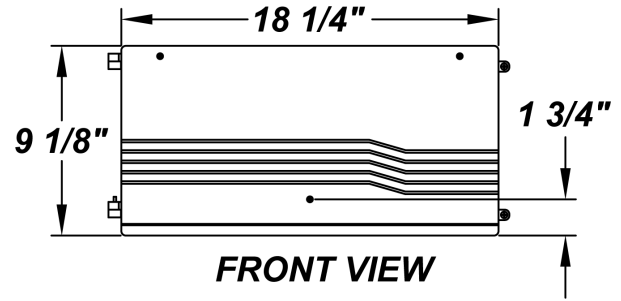

PROJECT :
TYPE :
ORDERING # :
COMMENTS :

CADDY LG LED

FEATURES

- Die-Cast Aluminum Housing w/ Textured Bronze Polyester Powder Coat Finish
- Tempered Clear Glass Diffuser
- Surge Protector
- Fully Gasketed
- Mounts Direct to Flat Surface w/Three #8 Wall Anchors (Not Included)
- CSA Listed Wet Location For Wall Mount (Down Light Only)
- L70 Life Time For 50,000hr

0.50" Conduit Entries
One Each on Right Side,
Top, Back, And Bottom
of Housing

ORDERING INFORMATION

Example : (CDL - L48.0 - 120-277V - CGL - SW - 50K) Textured Bronze is Standard Finish

PRODUCT	SOURCE/WATTAGE	VOLTAGE	DIFFUSER	FINISH	OPTIONS
Caddy LG	L48.0 - 48W LED Module	120 - 277V Please See "Options" Column For Driver Specifications	CGL - Clear Glass Lens (Standard)	SM - Matte Silver TB - Textured Black AC - Antique Copper AS - Antique Silver BT - Bronze Mist SN - Sand SW - Swedish Steel BZ - Textured Bronze TW - Textured White MB - Metallic Black RAL Colors or Custom Match - Consult Factory	30K - 3000K Color Temperature 40K - 4000K Color Temperature 50K - 5000K Color Temperature MS - Motion Sensor (Can be Used w/ "SDIM" Option) PCL120 - Photozell 120V PCL277 - Photozell 277V DIM - Dimmable Driver (0 - 10V) SDIM - Step-Dimmable Driver (Dimmable to 25% & 50%) PDIM - Pulse Width Dimmable Driver (0 - 10V) F - Fused EBW - Warm Weather Emergency Driver EBC - Cold Weather Emergency Driver Please Note: 120V or 277V Must Be Specified When Ordering The EB Option

SOURCE/WATTAGE	30K SPECIFICATIONS
L48.0 - (1) 48W LED Board - Constant Current at 1050mA by Driver - 58W Input	LED Specifications - 90 LEDs Per Strip - SW50Bin, Color Temp = 3000K Nominal - 80 CRI typ. (75 CRI min) - 4971 LED Source Lumens - 86 LED Source Lumens Per Watt