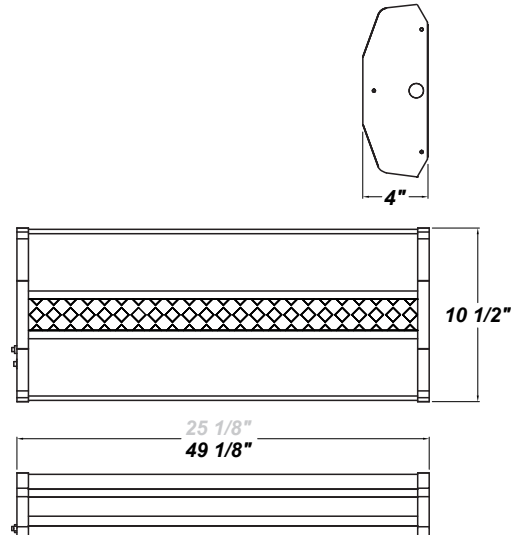

# BISCAYNE DMD 49"

Architectural Indoor

|           |      |
|-----------|------|
| PROJECT:  |      |
| TYPE:     |      |
| PO#:      | QTY: |
| COMMENTS: |      |

## LINE DRAWING

LINE DRAWING NOT TO SCALE