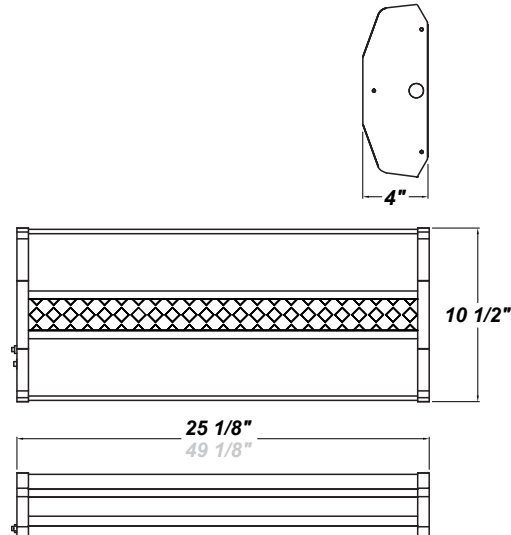

LINE DRAWING

LINE DRAWING NOT TO SCALE

FINISHES

Antique Copper

Antique Silver

Bronze Mist

Matte Silver

Metallic Black

Sand

Swedish Steel

Textured Black

Textured Bronze

Textured White

For RAL Colors & Custom Match - Contact Teron Lighting Inc.