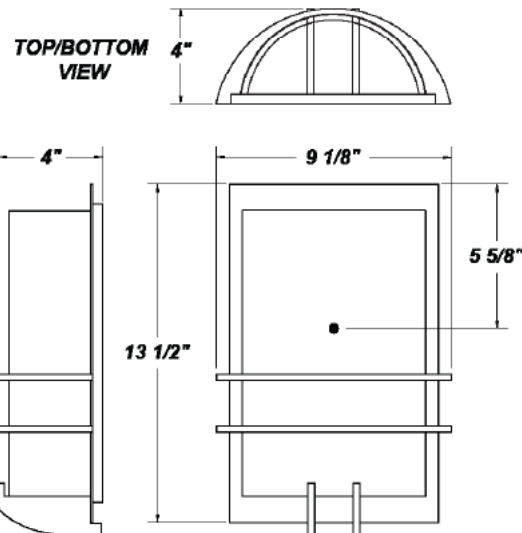

LANDMARK T LED

Architectural Indoor

PROJECT:	
TYPE:	
PO#:	QTY:
COMMENTS:	

FEATURES

- Steel Trim Accents w/ Matte Silver Powder Coat Finish
- Luminous White Acrylic Diffuser
- Aluminum Mounting Pan & Reflector
- Open Top & Bottom
- Mounts Directly to 4" Junction Box (By Others)
- 120V 500mA Driver is Dimmable
- 277V 500mA Drivers Are Not Dimmable
- Dimmable to <5%
- Dimmable With Either Triac or Electronic Dimmers
- Over-Current, Over-Voltage, and Short Circuit Protection
- Constant Current at 500 Milliamps
- UL Class 2 Driver - Power Factor >.90,
- Estimated 50,000 Hours Life (L70)
- ADA Compliant
- CSA Listed Dry Location For Wall Mounting
- LED Light Fixture
- Mounting Hardware Included

LINE DRAWING

LINE DRAWING NOT TO SCALE

FINISHES

Antique Copper

Antique Silver

Bronze Mist

Matte Silver

Metallic Black

Sand

Swedish Steel

Textured Black

Textured Bronze

Textured White

For RAL Colors & Custom Match - Contact Teron Lighting Inc.