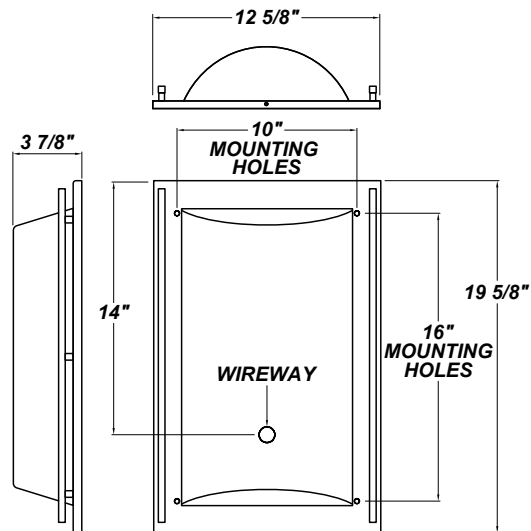

LINE DRAWING

LINE DRAWING NOT TO SCALE

FINISHES

Antique Copper

Antique Silver

Bronze Mist

Matte Silver

Metallic Black

Sand

Swedish Steel

Textured Black

Textured Bronze

Textured White

For RAL Colors & Custom Match - Contact Teron Lighting Inc.