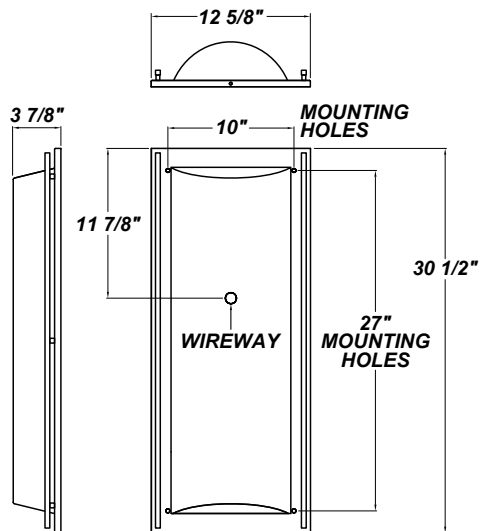

ZENITH LG TBS LED

Architectural Outdoor

PROJECT:	
TYPE:	
PO#:	QTY:
COMMENTS:	

FEATURES

- Aluminum Trim w/ Matte Silver Powder Coat Finish
- Aluminum Mounting Pan w/ High Reflectance White Powder Coat Finish
- White 75% DR Acrylic Lens
- Mounts Direct to 4" Junction Box w/ 4 Wall Anchors (By Others) (Not Included)
- 0-10V Dimming Driver
- Surge Protector
- Integral LED EM Driver Available (66.4W Maximum)
- IES Files Available
- ADA Compliant
- CSA Listed Wet Location For Wall Mount
- CSA Listed Damp Location For Ceiling Mount
- LED Light Fixture
- Vandal Resistant

LINE DRAWING

LINE DRAWING NOT TO SCALE

FINISHES

Antique Copper

Antique Silver

Bronze Mist

Matte Silver

Metallic Black

Sand

Swedish Steel

Textured Black

Textured Bronze

Textured White

For RAL Colors & Custom Match - Contact Teron Lighting Inc.