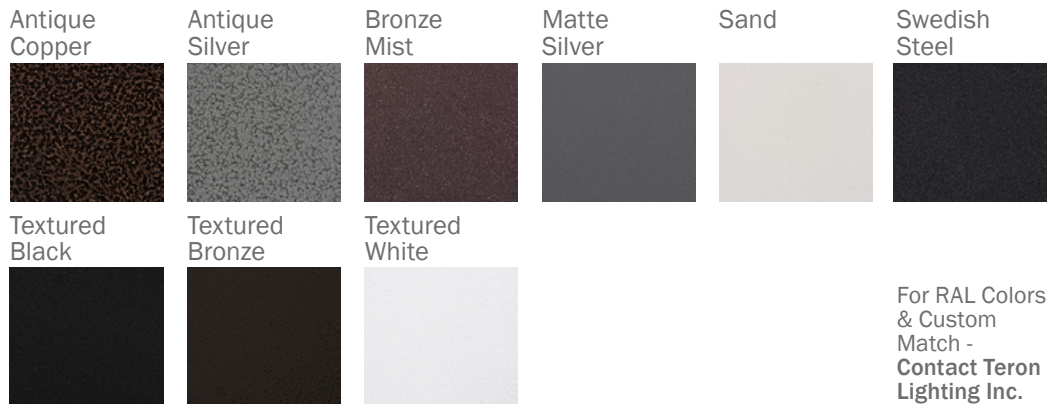

## FEATURES

- ADA Compliant
- CSA Listed Damp Location For Wall or Ceiling Mount
- Clear Acrylic Outer Diffuser
- Knockouts on Back Accept Standard Electrical Fittings (By Others)
- LED Light Fixture
- L70 Life Time For 50,000hr
- Matte White Acrylic Inner Diffuser
- Mounts Directly to Surface with Two Wall Anchors (Not Included) Over a 2" Junction Box (Not Included)
- 0-10V and Trailing Edge (ELV) Dimming Compatible Options Available
- Over-Voltage, Over-Current, and Short-Circuit Protection with Auto Recovery
- Steel Housing with Matte Silver Powder Coat Finish

## FINISHES

Aesthetics & Options

TRIM	FINISH	COLOR TEMP	OPTIONS
<b>UDL</b>	<b>AC</b> - Antique Copper <b>AS</b> - Antique Silver <b>BT</b> - Bronze Mist <b>BZ</b> - Textured Bronze <b>SM</b> - Matte Silver (Standard) <b>SN</b> - Sand  <b>SW</b> - Swedish Steel <b>TB</b> - Textured Black <b>TW</b> - Textured White	<b>30K</b> - 3000K Color Temp <b>35K</b> - 3500K Color Temp <b>40K</b> - 4000K Color Temp <b>50K</b> - 5000K Color Temp	<b>EB</b> - Integral Emergency Battery (120V - 277V Only) <b>EBR</b> - Remote Mount Battery (Field Installed) <b>F</b> - Fused (120V / 277V Only) <b>JBC</b> - Junction Box Cover <b>TP</b> - Tamper Resistant Screws
ORDER INFO			
UDL Example ^	AC	30K	EB