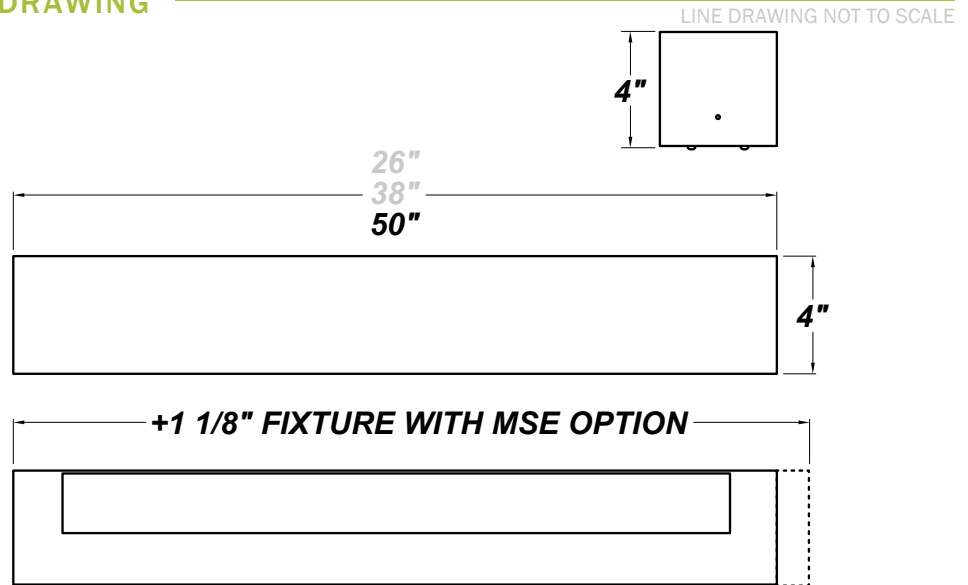

## FEATURES

- ADA Compliant
- CSA Listed Damp Location For Wall or Ceiling Mount
- Clear Acrylic Outer Diffuser
- Knockouts on Back Accept Standard Electrical Fittings (By Others)
- LED Light Fixture
- L70 Life Time For 50,000hr
- Matte White Acrylic Inner Diffuser
- Mounts Directly to Surface with Two Wall Anchors (Not Included) Over a 2" Junction Box (Not Included)
- 0-10V and Trailing Edge (ELV) Dimming Compatible Options Available
- Over-Voltage, Over-Current, and Short-Circuit Protection with Auto Recovery
- Steel Housing with Matte Silver Powder Coat Finish

## LINE DRAWING