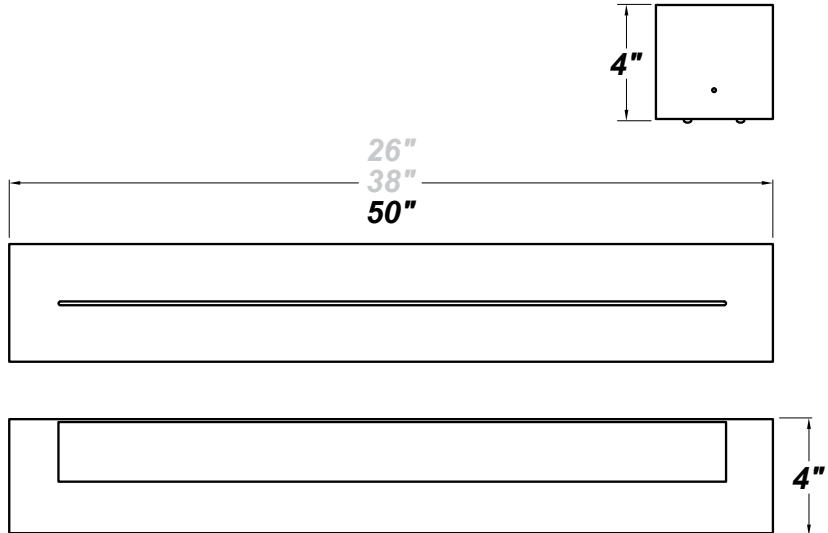

LINE DRAWING NOT TO SCALE