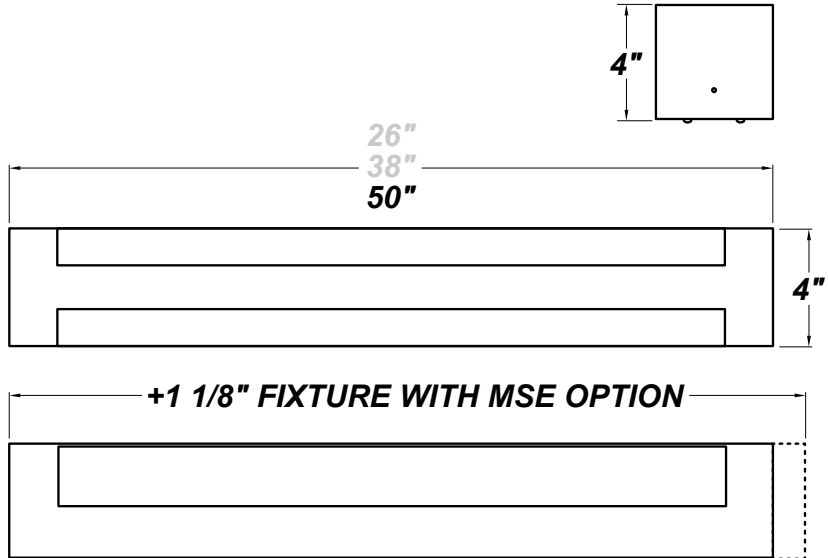

# VICEROY LG HRS LED 48"

Architectural Indoor

PROJECT:	
TYPE:	
PO#:	QTY:
COMMENTS:	

## FEATURES

- ADA Compliant
- CSA Listed Damp Location For Wall or Ceiling Mount
- Clear Acrylic Outer Diffuser
- Knockouts on Back Accept Standard Electrical Fittings (By Others)
- LED Light Fixture
- L70 Life Time For 50,000hr
- Matte White Acrylic Inner Diffuser
- Mounts Directly to Surface with Two Wall Anchors (Not Included) Over a 2" Junction Box (Not Included)
- 0-10V and Trailing Edge (ELV) Dimming Compatible Options Available
- Over-Voltage, Over-Current, and Short-Circuit Protection with Auto Recovery
- Steel Housing with Matte Silver Powder Coat Finish

## LINE DRAWING

LINE DRAWING NOT TO SCALE