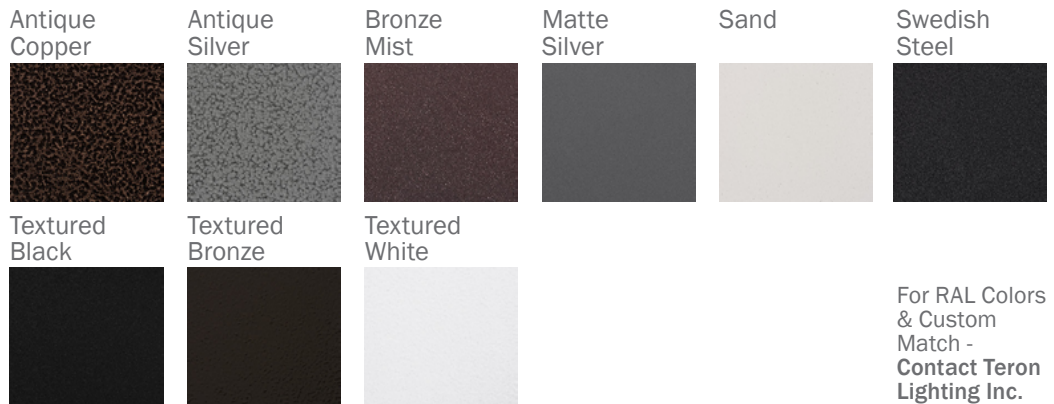

## FEATURES

- ADA Compliant
- CSA Listed Damp Location For Wall or Ceiling Mount
- Clear Acrylic Outer Diffuser
- Knockouts on Back Accept Standard Electrical Fittings (By Others)
- LED Light Fixture
- L70 Life Time For 50,000hr
- Matte White Acrylic Inner Diffuser
- Mounts Directly to Surface with Two Wall Anchors (Not Included) Over a 2" Junction Box (Not Included)
- 0-10V and Trailing Edge (ELV) Dimming Compatible Options Available
- Over-Voltage, Over-Current, and Short-Circuit Protection with Auto Recovery
- Steel Housing with Matte Silver Powder Coat Finish

## FINISHES