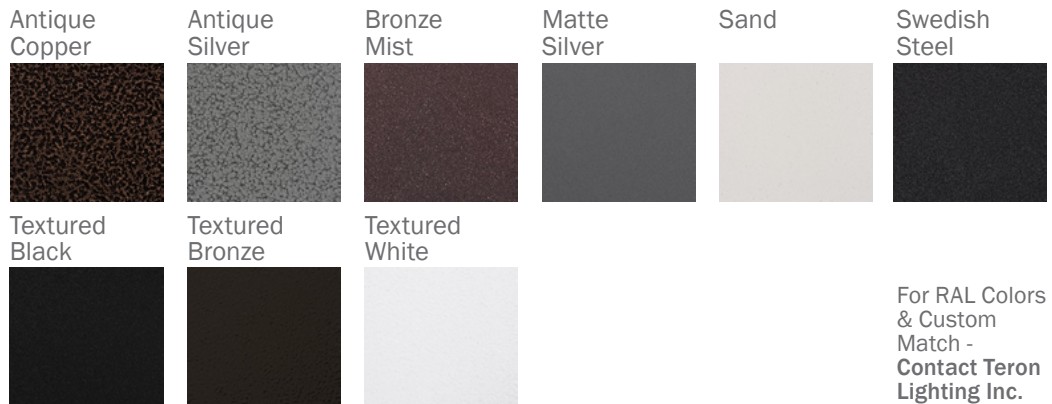

VICEROY LG HRS LED 36"

Architectural Indoor

| | |
|-----------|------|
| PROJECT: | |
| TYPE: | |
| PO#: | QTY: |
| COMMENTS: | |

FEATURES

- ADA Compliant
- CSA Listed Damp Location For Wall or Ceiling Mount
- Clear Acrylic Outer Diffuser
- Knockouts on Back Accept Standard Electrical Fittings (By Others)
- LED Light Fixture
- L70 Life Time For 50,000hr
- Matte White Acrylic Inner Diffuser
- Mounts Directly to Surface with Two Wall Anchors (Not Included) Over a 2" Junction Box (Not Included)
- 0-10V and Trailing Edge (ELV) Dimming Compatible Options Available
- Over-Voltage, Over-Current, and Short-Circuit Protection with Auto Recovery
- Steel Housing with Matte Silver Powder Coat Finish

LINE DRAWING

LINE DRAWING NOT TO SCALE

FINISHES

VICEROY LG HRS LED 36"

Architectural Indoor

Fixture Core

| | |
|-----------|------|
| PROJECT: | |
| TYPE: | |
| PO#: | QTY: |
| COMMENTS: | |

| PRODUCT CODE | SOURCE/WATTAGE | VOLTAGE | DIMMING DRIVER |
|-------------------------|--|------------------|----------------|
| VCYL36 - Viceroy LG 36" | L27.2-ZE800 - 38.3W LED Strip(s) @ 800mA Line Voltage 4-Wire Dimming Driver (Dimmable 0 - 10V) | 120-277V 347V | Not Applicable |
| ORDER INFO | | | |
| VCYL36 Example ^ | L27.2-ZE800 | 120-277V | Not Applicable |

Aesthetics & Options

| TRIM | FINISH | COLOR TEMP | OPTIONS |
|------------------|--|--|---|
| HRS | AC - Antique Copper AS - Antique Silver BT - Bronze Mist BZ - Textured Bronze SM - Matte Silver (Standard) SN - Sand SW - Swedish Steel TB - Textured Black TW - Textured White | 30K - 3000K Color Temp 35K - 3500K Color Temp 40K - 4000K Color Temp 50K - 5000K Color Temp | EB - Integral Emergency Battery (120V - 277V Only) EBR - Remote Mount Battery (Field Installed) F - Fused (120V / 277V Only) JBC - Junction Box Cover TP - Tamper Resistant Screws |
| ORDER INFO | | | |
| HRS Example ^ | AC | 30K | EB |