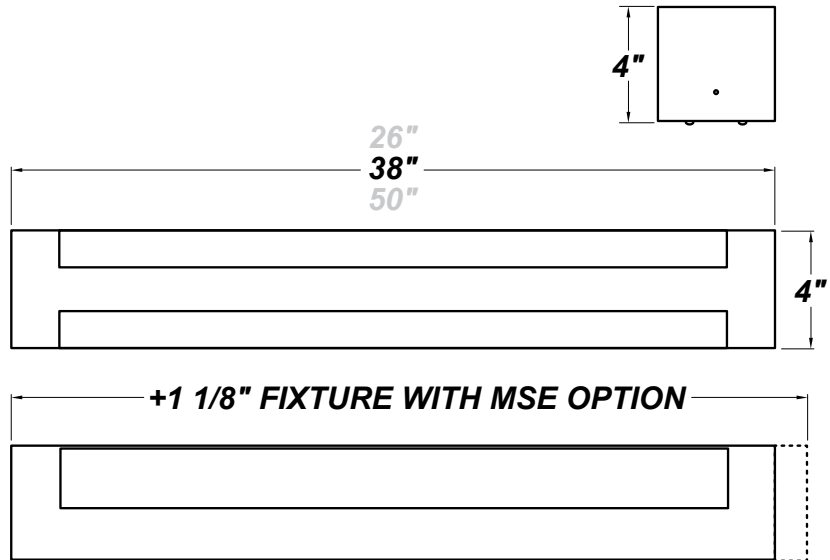

VICEROY LG HRS LED 36"

Architectural Indoor

| | |
|-----------|------|
| PROJECT: | |
| TYPE: | |
| PO#: | QTY: |
| COMMENTS: | |

FEATURES

- ADA Compliant
- CSA Listed Damp Location For Wall or Ceiling Mount
- Clear Acrylic Outer Diffuser
- Knockouts on Back Accept Standard Electrical Fittings (By Others)
- LED Light Fixture
- L70 Life Time For 50,000hr
- Matte White Acrylic Inner Diffuser
- Mounts Directly to Surface with Two Wall Anchors (Not Included) Over a 2" Junction Box (Not Included)
- 0-10V and Trailing Edge (ELV) Dimming Compatible Options Available
- Over-Voltage, Over-Current, and Short-Circuit Protection with Auto Recovery
- Steel Housing with Matte Silver Powder Coat Finish

LINE DRAWING

LINE DRAWING NOT TO SCALE

FINISHES

VICEROY LG HRS LED 36"

Architectural Indoor

Fixture Core

| | |
|-----------|------|
| PROJECT: | |
| TYPE: | |
| PO#: | QTY: |
| COMMENTS: | |

| PRODUCT CODE | SOURCE/WATTAGE | VOLTAGE | DIMMING DRIVER |
|-------------------------|--|------------------|----------------|
| VCYL36 - Viceroy LG 36" | L27.2-ZE800 - 38.3W LED Strip(s) @ 800mA Line Voltage 4-Wire Dimming Driver (Dimmable 0 - 10V) | 120-277V 347V | Not Applicable |
| ORDER INFO | | | |
| VCYL36 Example ^ | L27.2-ZE800 | 120-277V | Not Applicable |