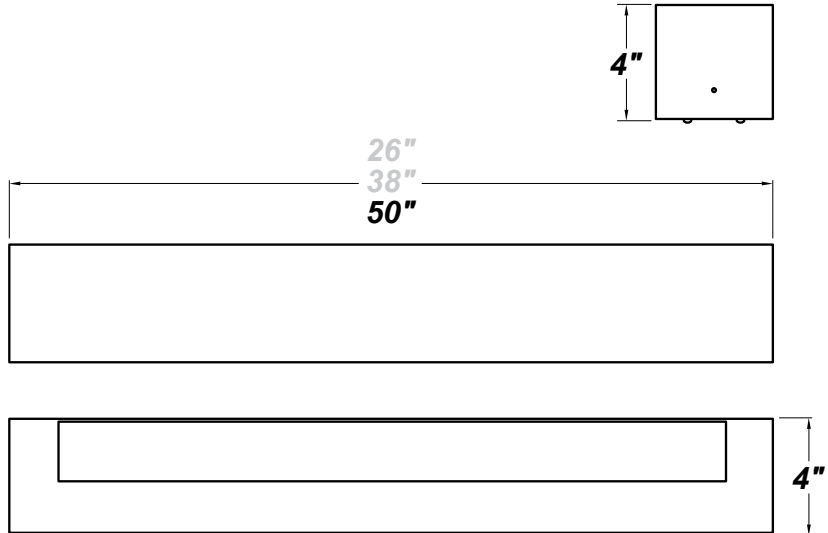

# VICEROY LG DL LED 48"

Architectural Indoor

PROJECT:	
TYPE:	
PO#:	QTY:
COMMENTS:	

## LINE DRAWING

LINE DRAWING NOT TO SCALE