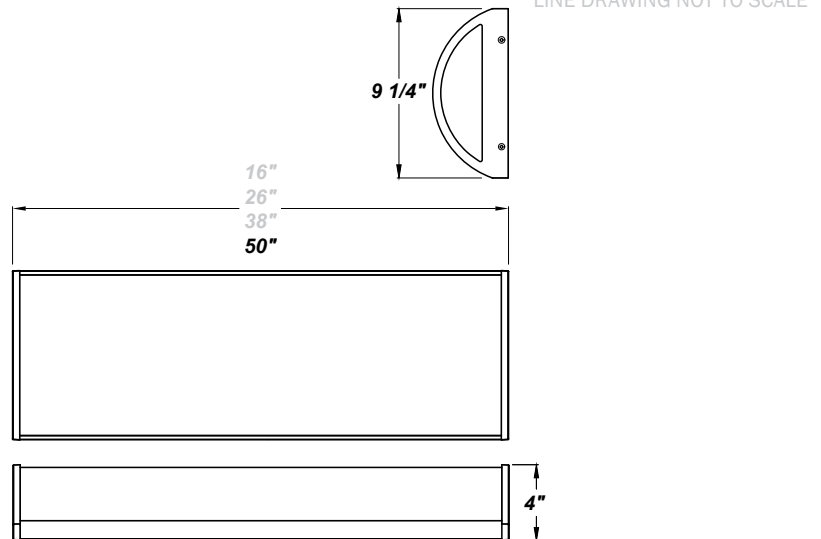

LINE DRAWING