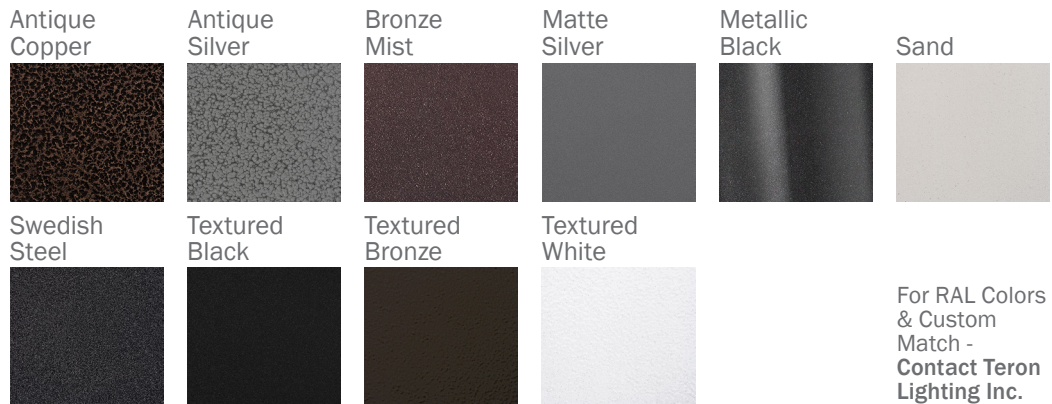

TURNBERRY MSI LED 50"

Architectural Indoor

PROJECT:	
TYPE:	
PO#:	QTY:
COMMENTS:	

FEATURES

- [Internal Motion Sensor](#)
- Die-Formed Steel Housing w/ Textured White Polyester Powder Coat Finish
- Die Cast Aluminum End Caps w/ Textured White Polyester Powder Coat Finish
- High Impact White Acrylic Diffuser (50% DR Acrylic) w/ Inner Frosted Diffuser
- Aluminum LED Mounting Plate
- Recessed Stainless Steel Screws
- Fixture Mounts Directly to Surface w/ Two Wall Anchors (Not Included)
- 120V - 277V
- Surge Protector
- ADA Compliant
- CSA Listed Damp Location For Wall or Ceiling Mount
- Emergency Driver Available
- LED Light Fixture

LINE DRAWING

FINISHES