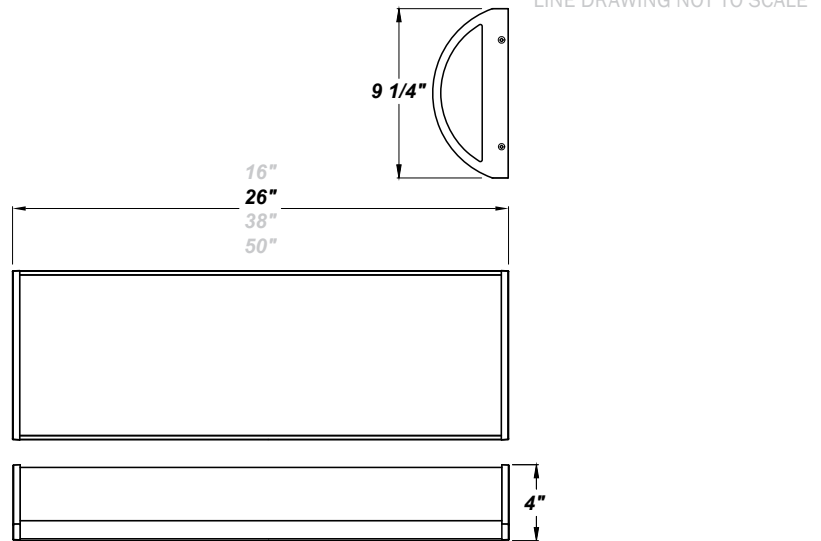

## FEATURES

- [Internal Motion Sensor](#)
- Die-Formed Steel Housing w/ Textured White Polyester Powder Coat Finish
- Die Cast Aluminum End Caps w/ Textured White Polyester Powder Coat Finish
- High Impact White Acrylic Diffuser (50% DR Acrylic) w/ Inner Frosted Diffuser
- Aluminum LED Mounting Plate
- Recessed Stainless Steel Screws
- Fixture Mounts Directly to Surface w/ Two Wall Anchors (Not Included)
- 120V - 277V
- Surge Protector
- ADA Compliant
- CSA Listed Damp Location For Wall or Ceiling Mount
- Emergency Driver Available
- LED Light Fixture

## LINE DRAWING