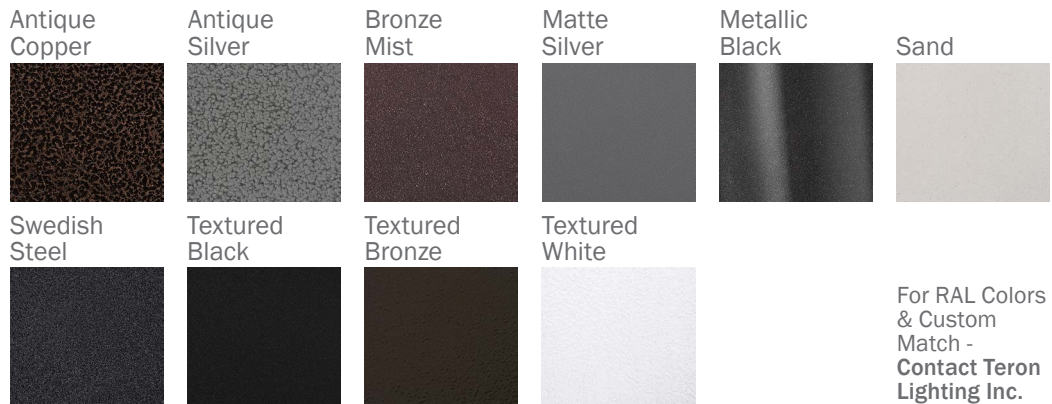

TURNBERRY MSI LED 26"

Architectural Indoor

PROJECT:	
TYPE:	
PO#:	QTY:
COMMENTS:	

FEATURES

- [Internal Motion Sensor](#)
- Die-Formed Steel Housing w/ Textured White Polyester Powder Coat Finish
- Die Cast Aluminum End Caps w/ Textured White Polyester Powder Coat Finish
- High Impact White Acrylic Diffuser (50% DR Acrylic) w/ Inner Frosted Diffuser
- Aluminum LED Mounting Plate
- Recessed Stainless Steel Screws
- Fixture Mounts Directly to Surface w/ Two Wall Anchors (Not Included)
- 120V - 277V
- Surge Protector
- ADA Compliant
- CSA Listed Damp Location For Wall or Ceiling Mount
- Emergency Driver Available
- LED Light Fixture

LINE DRAWING

FINISHES