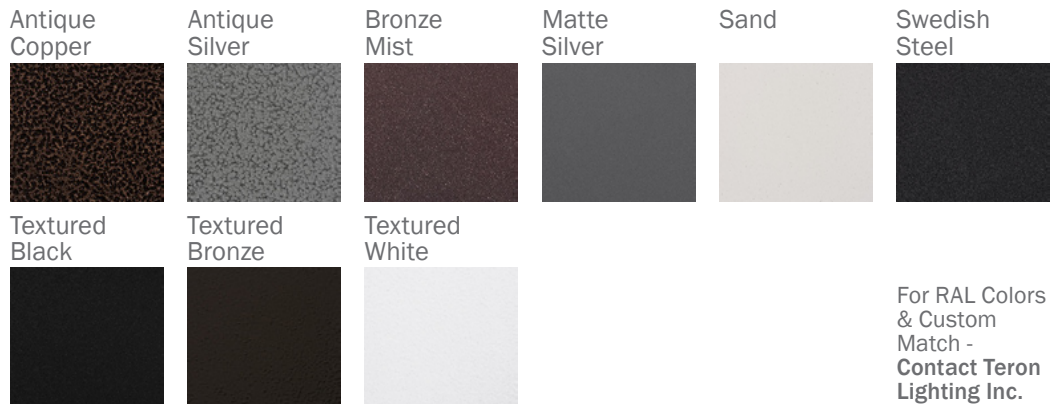

TURNBERRY MSI LED 26"

Architectural Indoor

PROJECT:	
TYPE:	
PO#:	QTY:
COMMENTS:	

FEATURES

- [Internal Motion Sensor](#)
- Die-Formed Steel Housing w/ Textured White Polyester Powder Coat Finish
- Die Cast Aluminum End Caps w/ Textured White Polyester Powder Coat Finish
- High Impact White Acrylic Diffuser (50% DR Acrylic) w/ Inner Frosted Diffuser
- Aluminum LED Mounting Plate
- Recessed Screws
- Fixture Mounts Directly to Surface w/ Two Wall Anchors (Not Included)
- 120V - 277V
- Surge Protector
- ADA Compliant
- CSA Listed Damp Location For Wall or Ceiling Mount
- Emergency Driver Available
- LED Light Fixture

LINE DRAWING

FINISHES