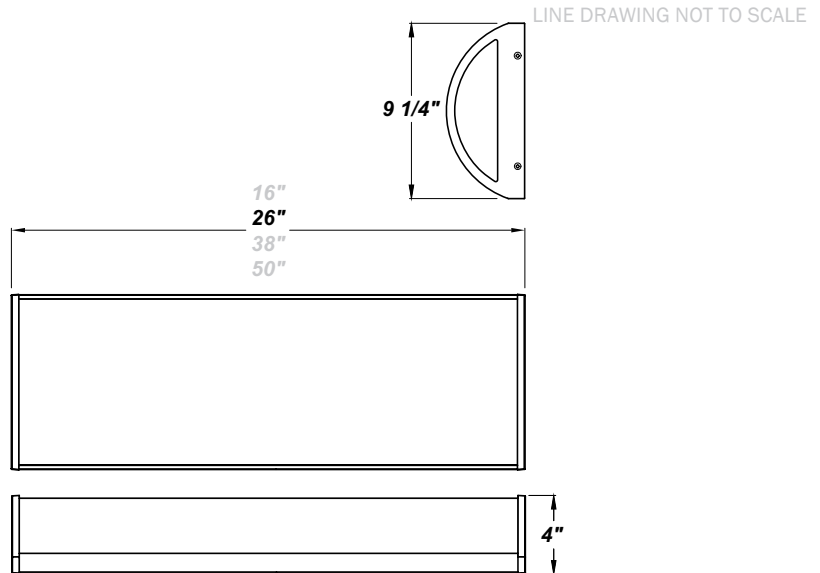

LINE DRAWING