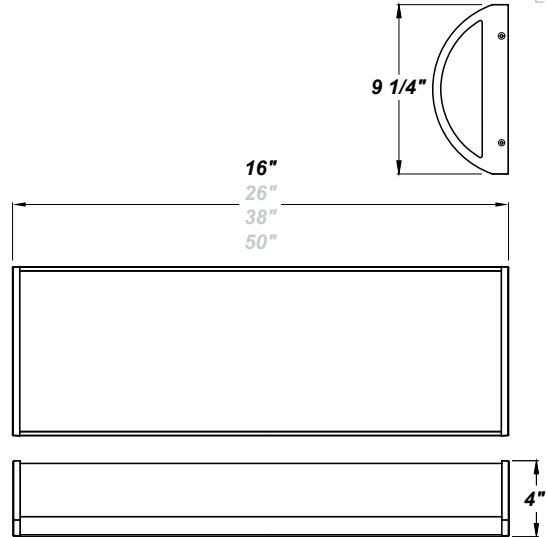

LINE DRAWING

FINISHES

Antique Copper	Antique Silver	Bronze Mist	Matte Silver	Metallic Black	Sand
Swedish Steel	Textured Black	Textured Bronze	Textured White		

For RAL Colors & Custom Match - Contact Teron Lighting Inc.