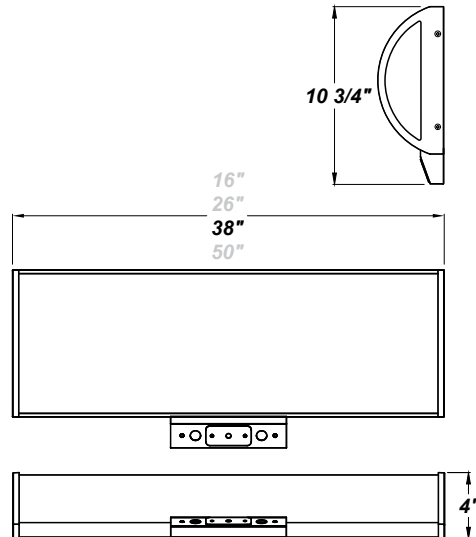

LINE DRAWING

LINE DRAWING NOT TO SCALE

FINISHES

Antique Copper	Antique Silver	Bronze Mist	Matte Silver	Metallic Black	Sand
Swedish Steel	Textured Black	Textured Bronze	Textured White		

For RAL Colors & Custom Match - Contact Teron Lighting Inc.