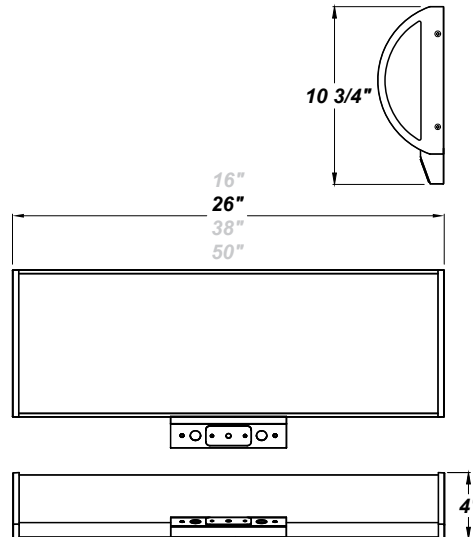

LINE DRAWING