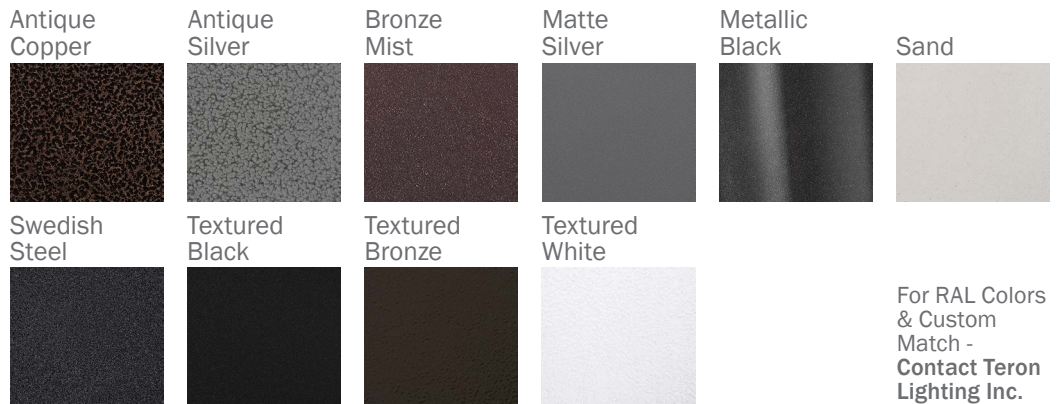

TURNBERRY MSE LED 26"

Architectural Indoor

PROJECT:	
TYPE:	
PO#:	QTY:
COMMENTS:	

FEATURES

- [External Motion Sensor](#)
- Die-Formed Steel Housing w/ Textured White Polyester Powder Coat Finish
- Die Cast Aluminum End Caps w/ Textured White Polyester Powder Coat Finish
- High Impact White Acrylic Diffuser (50% DR Acrylic) w/ Inner Frosted Diffuser
- Aluminum LED Mounting Plate
- Recessed Stainless Steel Screws
- Fixture Mounts Directly to Surface w/ Two Wall Anchors (Not Included)
- 120V - 277V
- Surge Protector
- ADA Compliant
- CSA Listed Damp Location For Wall or Ceiling Mount
- Emergency Driver Available
- LED Light Fixture

LINE DRAWING

FINISHES