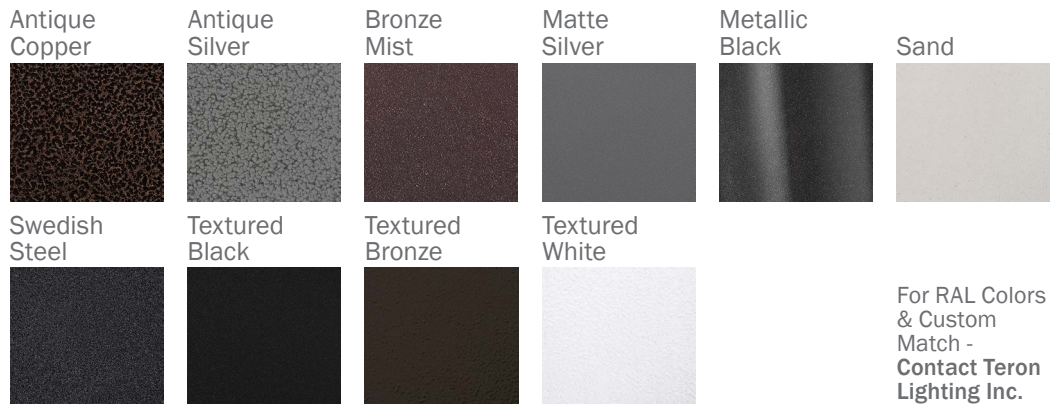

TURNBERRY LED 38"

Architectural Indoor

PROJECT:	
TYPE:	
PO#:	QTY:
COMMENTS:	

FEATURES

- Die-Formed Steel Housing w/ Textured White Polyester Powder Coat Finish
- Die Cast Aluminum End Caps w/ Textured White Polyester Powder Coat Finish
- High Impact White Acrylic Diffuser (50% DR Acrylic) w/ Inner Frosted Diffuser
- Aluminum LED Mounting Plate
- Recessed Stainless Steel Screws
- Fixture Mounts Directly to Surface w/ Two Wall Anchors (Not Included)
- 120V - 277V
- Surge Protector
- ADA Compliant
- CSA Listed Damp Location For Wall or Ceiling Mount
- Emergency Driver Available
- LED Light Fixture

LINE DRAWING

FINISHES