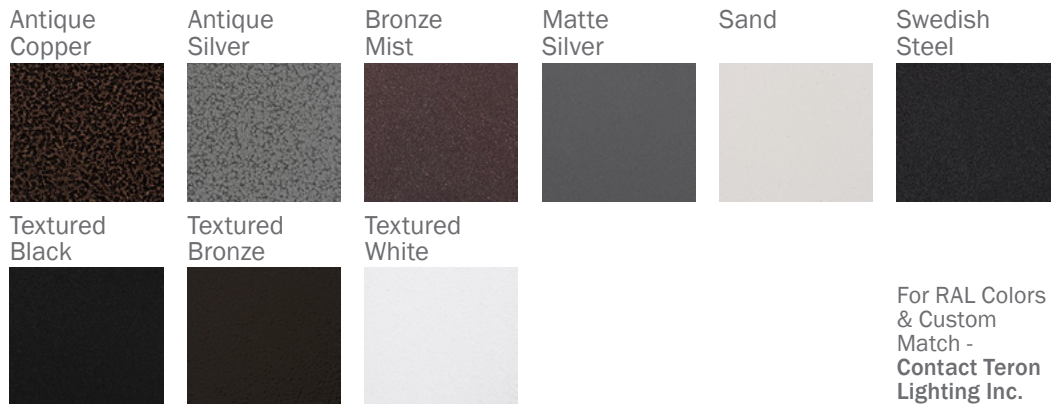

TURNBERRY LED 38"

Architectural Indoor

PROJECT:	
TYPE:	
PO#:	QTY:
COMMENTS:	

FEATURES

- Die-Formed Steel Housing w/ Textured White Polyester Powder Coat Finish
- Die Cast Aluminum End Caps w/ Textured White Polyester Powder Coat Finish
- High Impact White Acrylic Diffuser (50% DR Acrylic) w/ Inner Frosted Diffuser
- Aluminum LED Mounting Plate
- Recessed Screws
- Fixture Mounts Directly to Surface w/ Two Wall Anchors (Not Included)
- 120V - 277V
- Surge Protector
- ADA Compliant
- CSA Listed Damp Location For Wall or Ceiling Mount
- Emergency Driver Available
- LED Light Fixture

LINE DRAWING

FINISHES