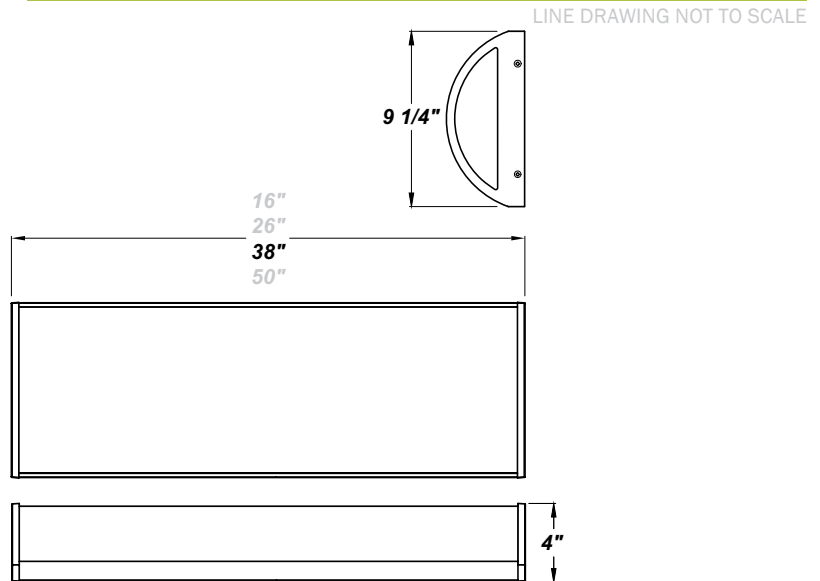

TURNBERRY LED 38"

Architectural Indoor

PROJECT:	
TYPE:	
PO#:	QTY:
COMMENTS:	

FEATURES

- Die-Formed Steel Housing w/ Textured White Polyester Powder Coat Finish
- Die Cast Aluminum End Caps w/ Textured White Polyester Powder Coat Finish
- High Impact White Acrylic Diffuser (50% DR Acrylic) w/ Inner Frosted Diffuser
- Aluminum LED Mounting Plate
- Recessed Screws
- Fixture Mounts Directly to Surface w/ Two Wall Anchors (Not Included)
- 120V - 277V
- Surge Protector
- ADA Compliant
- CSA Listed Damp Location For Wall or Ceiling Mount
- Emergency Driver Available
- LED Light Fixture

LINE DRAWING

FINISHES

TURNBERRY LED 38"

Architectural Indoor

Fixture Core

PROJECT:	
TYPE:	
PO#:	QTY:
COMMENTS:	

PRODUCT CODE	SOURCE/WATTAGE	VOLTAGE	DIMMING DRIVER
TRN36 - Turnberry 38"	L31.0-ZE1050 - 31.0W LED Strip(s) @ 1050mA Line Voltage 4-Wire Dimming Driver (Dimmable 0 - 10V) ** L33.0-TE1050 - 33.0W LED Strip(s) @ ELV Low Voltage 2-Wire Dimming Electronic Driver (Trailing Edge) ** L42.0-ZE1400 - 42.0W LED Strip(s) @ 1400mA Line Voltage 4-Wire Dimming Driver (Dimmable 0 - 10V)	120-277V (50 / 60Hz)	Not Applicable
ORDER INFO			
TRN36 Example ^	L31.0-ZE1050	120-277V	Not Applicable