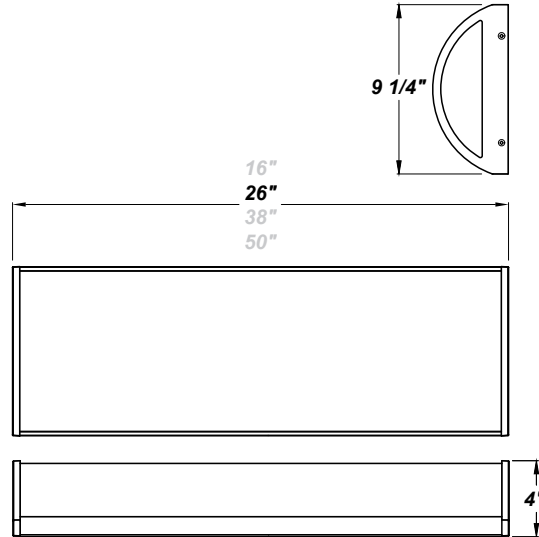

LINE DRAWING