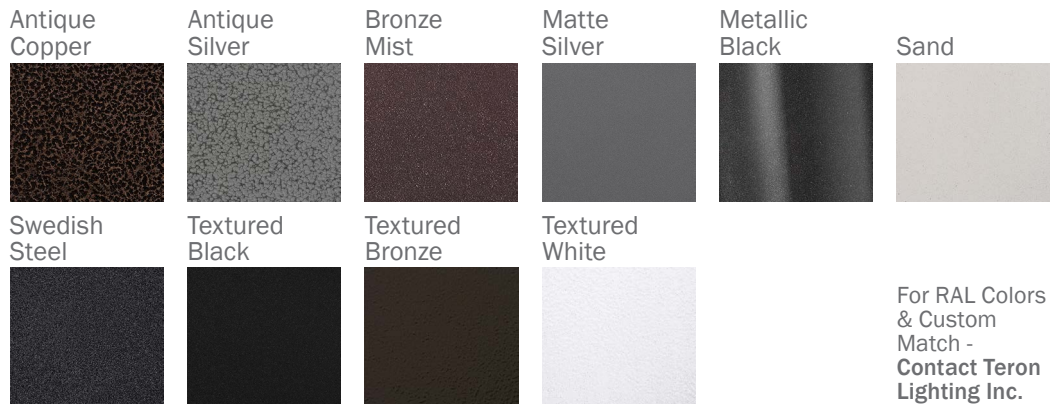

TURNBERRY LED 26"

Architectural Indoor

PROJECT:	
TYPE:	
PO#:	QTY:
COMMENTS:	

FEATURES

- Die-Formed Steel Housing w/ Textured White Polyester Powder Coat Finish
- Die Cast Aluminum End Caps w/ Textured White Polyester Powder Coat Finish
- High Impact White Acrylic Diffuser (50% DR Acrylic) w/ Inner Frosted Diffuser
- Aluminum LED Mounting Plate
- Recessed Stainless Steel Screws
- Fixture Mounts Directly to Surface w/ Two Wall Anchors (Not Included)
- 120V - 277V
- Surge Protector
- ADA Compliant
- CSA Listed Damp Location For Wall or Ceiling Mount
- Emergency Driver Available
- LED Light Fixture

LINE DRAWING

FINISHES