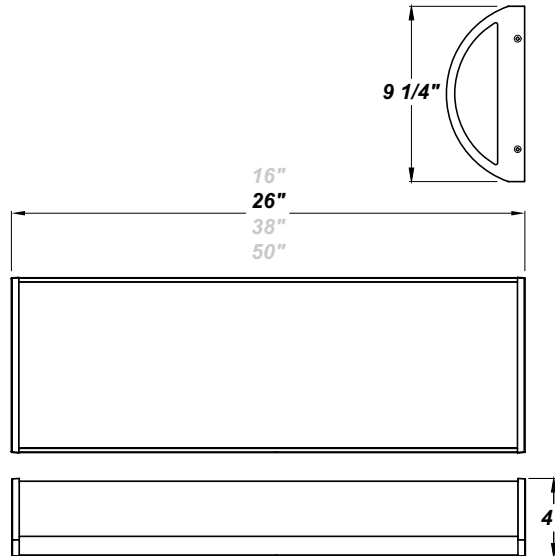

LINE DRAWING

LINE DRAWING NOT TO SCALE

FINISHES

Antique Copper

Antique Silver

Bronze Mist

Matte Silver

Sand

Swedish Steel

Textured Black

Textured Bronze

Textured White

For RAL Colors & Custom Match - Contact Teron Lighting Inc.