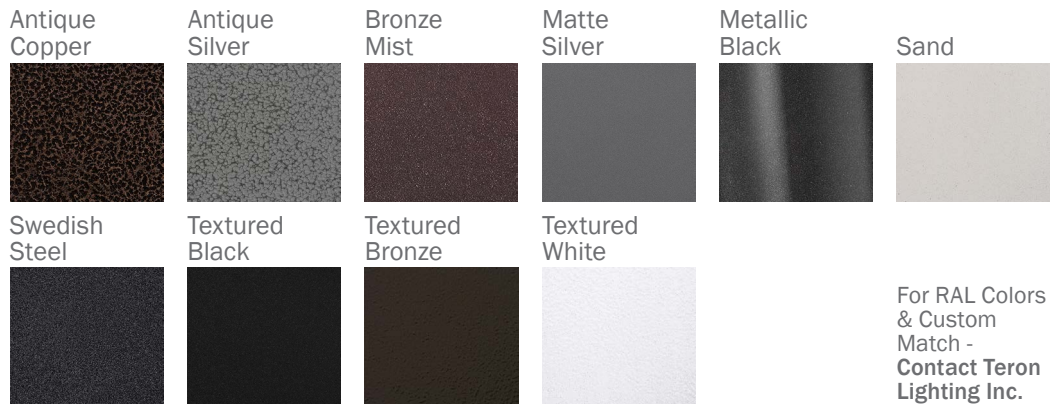

## FEATURES

- Die-Formed Steel Housing w/ Textured White Polyester Powder Coat Finish
- Die Cast Aluminum End Caps w/ Textured White Polyester Powder Coat Finish
- High Impact White Acrylic Diffuser (50% DR Acrylic) w/ Inner Frosted Diffuser
- Aluminum LED Mounting Plate
- Recessed Stainless Steel Screws
- Fixture Mounts Directly to Surface w/ Two Wall Anchors (Not Included)
- 120V - 277V
- Surge Protector
- ADA Compliant
- CSA Listed Damp Location For Wall or Ceiling Mount
- LED Light Fixture

## FINISHES

Aesthetics & Options

TRIM	FINISH	COLOR TEMP	OPTIONS
<b>Not Applicable</b>	<b>AC</b> - Antique Copper <b>AS</b> - Antique Silver <b>BT</b> - Bronze Mist <b>MB</b> - Metallic Black <b>SM</b> - Matte Silver <b>SN</b> - Sand <b>SW</b> - Swedish Steel <b>TB</b> - Textured Black <b>BZ</b> - Textured Bronze <b>TW</b> - Textured White (Standard)	<b>27K</b> - 2700K Color Temp <b>30K</b> - 3000K Color Temp <b>35K</b> - 3500K Color Temp <b>40K</b> - 4000K Color Temp <b>50K</b> - 5000K Color Temp	<b>F</b> - Fused <b>OEL</b> - Single End Window <b>TEL</b> - Twin End Windows (Both Ends) <b>TP</b> - Tamper Resistant Screws
ORDER INFO			
Not Applicable Example ^	AC	27K	F