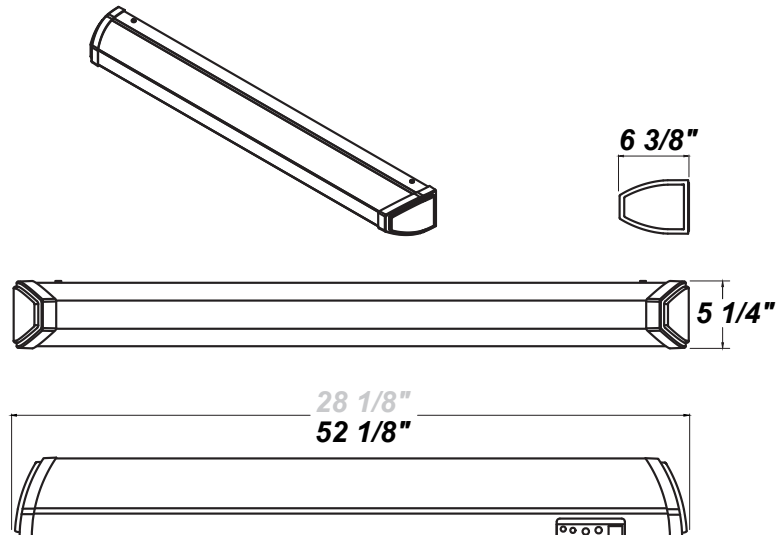

DUNBAR MSI 48"

Architectural Indoor

PROJECT:	
TYPE:	
PO#:	QTY:
COMMENTS:	

FEATURES

- [Internal Motion Sensor](#)
- Steel Housing with White Powder Coat Finish
- Steel Mounting Pan with Hi-Reflectance White Powder Coat Finish
- White Acrylic / DR Extruded Diffuser with Brushed Nickel Finished End Caps And Brushed Nickel / White Decorative Center Trim
- Up / Down Lighting
- Mounts Directly to Surface with Two Wall Anchors (Not Included)
- Lamps Not Included
- CSA Listed Dry Location For Wall Mount Only

LINE DRAWING

FINISHES

Brushed Nickel End Caps w/ White End Caps w/ Solid
Nickel And White Center Trim White Center Trim
(Standard)

For RAL Colors
& Custom
Match -
Contact Teron
Lighting Inc.

DUNBAR MSI 48"