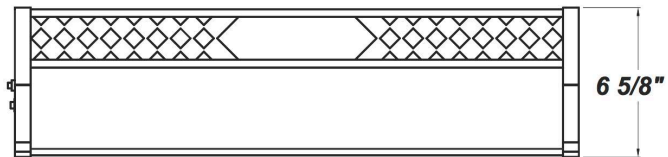

LINE DRAWING

FINISHES

Antique Copper

Antique Silver

Bronze Mist

Matte Silver

Sand

Swedish Steel

Textured Black

Textured Bronze

Textured White

For RAL Colors & Custom Match - Contact Teron Lighting Inc.