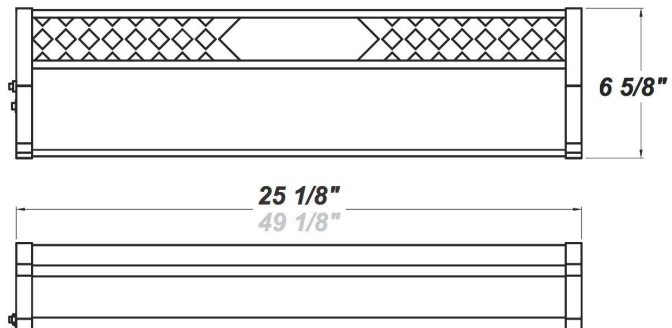

LINE DRAWING

FINISHES

Antique Copper

Antique Silver

Bronze Mist

Matte Silver

Sand

Swedish Steel

Textured Black

Textured Bronze

Textured White

For RAL Colors & Custom Match - Contact Teron Lighting Inc.