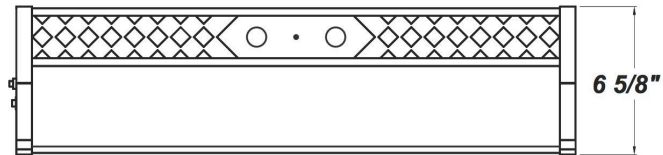

LINE DRAWING

FINISHES

Antique Copper

Antique Silver

Bronze Mist

Matte Silver

Sand

Swedish Steel

Textured Black

Textured Bronze

Textured White

For RAL Colors & Custom Match - Contact Teron Lighting Inc.