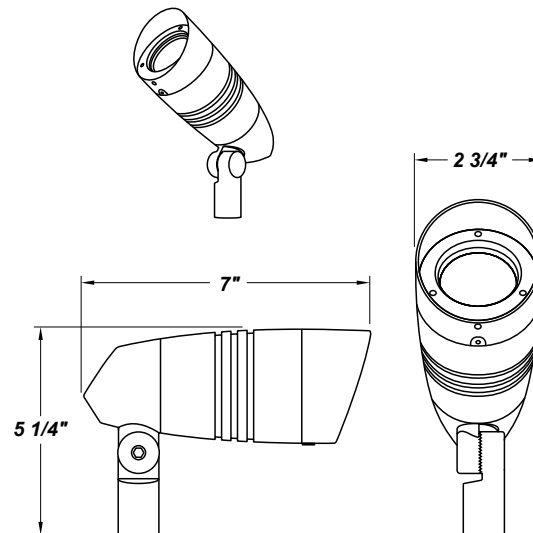

CHAPARRAL SM LED

Architectural Outdoor

PROJECT:	
TYPE:	
PO#:	QTY:
COMMENTS:	

FEATURES

- Cast Aluminum Housing with Polyester Powder Coat Finish
- Reinforced Knuckle Design
- Water Draining Front End
- Integrated Cowl
- Integrated 4kv Surge Protection
- IP66 Rated - Dust and Waterproof
- Single LED Chip-on-Board Light Source
- Center-to-Edge Uniformity and Enhanced Beam Control
- Three-Step Binning For Tight Color Consistency
- 6 Year Limited Warranty
- LED Light Fixture
- UL Listed Wet Location
- Vandal Resistant

LINE DRAWING

LINE DRAWING NOT TO SCALE

FINISHES

Textured Architectural Bronze

Textured Black

For RAL Colors & Custom Match - Contact Teron Lighting Inc.