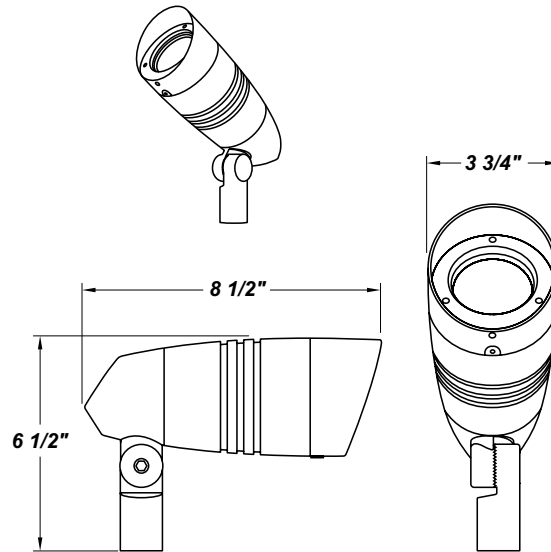

CHAPARRAL LG LED

Architectural Outdoor

PROJECT:	
TYPE:	
PO#:	QTY:
COMMENTS:	

FEATURES

- Cast Aluminum Housing with Polyester Powder Coat Finish
- Reinforced Knuckle Design
- Water Draining Front End
- Integrated Cowl
- Integrated 4kv Surge Protection
- IP66 Rated - Dust and Waterproof
- Single LED Chip-on-Board Light Source
- Center-to-Edge Uniformity and Enhanced Beam Control
- Three-Step Binning For Tight Color Consistency
- 6 Year Limited Warranty
- LED Light Fixture
- Mounting- NPSM Threaded Fixture
- UL Listed Wet Location
- Vandal Resistant

LINE DRAWING

LINE DRAWING NOT TO SCALE

FINISHES

Textured
Architectural
Bronze

Textured
Black