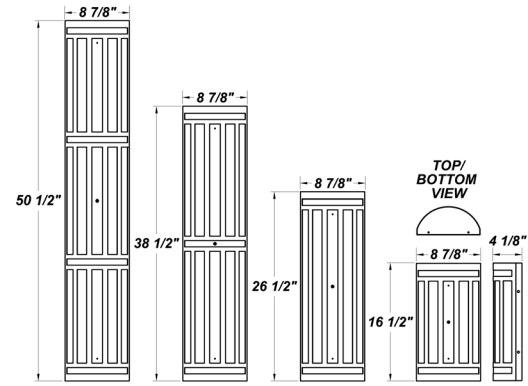

ORDERING INFORMATION

Example : (GRDW - VRT - F36225E - 120E - TB)

Matte Silver is Standard Finish

PRODUCT	SOURCE/WATTAGE	VOLTAGE	DIFFUSER	FINISH	OPTIONS
Guardian W VRT 38 1/2"	F36125E - (1) 25W T8 F36225E - (2) 25W T8 F36221E - (2) 21W T5 F36239E - HO* - (2) 39W T5	120E - Electronic 277E - Electronic 347E - Electronic	Not Applicable	SM - Matte Silver TB - Textured Black AC - Antique Copper AS - Antique Silver BT - Bronze Mist SN - Sand SW - Swedish Steel BZ - Textured Bronze TW - Textured White	F - Fused (Not Available For 347V) EBW - Integral Emergency Battery (2, 3' & 4' Only) (See Below) TP - Tamper Resistant Screws W2L - Wire 2 Lamps to Integral Emergency Battery (T8 Lamping Only)
Guardian W VRT 50 1/2"	F48132E - (1) 32W T8 F48232E - (2) 32W T8 F48228E - (2) 28W T5 F48254E - HO* - (2) 54W T5 (HO* - High Output)	120E - Electronic 277E - Electronic 347E - Electronic		RAL Colors or Custom Match - Consult Factory	

REPLACEMENT PARTS

PART NO.

38" White Acrylic Diffuser	3026060
50" White Acrylic Diffuser	3026160

We reserve the right to revise the design or components of any product due to parts availability or change in UL standards, without assuming any obligation or liability to modify any products previously manufactured, and without notice.

NOTES

Emergency Battery Options

Initial light output in Emergency mode will last for a minimum of 90 minutes. 1 lamp wired unless ordered otherwise. The following are suitable for indoor and damp locations. Please refer to Bodine's specification sheet.

EBW (38 1/2" & 50 1/2" Fixtures):

Bodine's B50LP (T8 Electronic) - Temperature Rating (Ambient) 32° F - 122° F
Bodine's LP550 (T5 Electronic) - Temperature Rating (Ambient) 32° F - 122° F

ARRA 2009

BUY AMERICA ACT