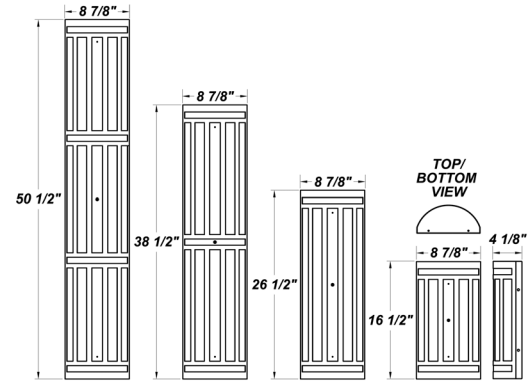

ORDERING INFORMATION

Example : (GRDW - VRT - F24314E - 277E - BT)

Matte Silver is Standard Finish

PRODUCT	SOURCE/WATTAGE	VOLTAGE	DIFFUSER	FINISH	OPTIONS
Guardian W VRT 26 1/2"	F24317E - (3) 17W T8 F24314E - (3) 14W T5	120E - Electronic 277E - Electronic 347E - Electronic	Not Applicable	SM - Matte Silver TB - Textured Black AC - Antique Copper AS - Antique Silver BT - Bronze Mist SN - Sand SW - Swedish Steel BZ - Textured Bronze TW - Textured White	F - Fused (Not Available For 347V) EBW - Integral Emergency Battery (2', 3', & 4' Only) (See Below) TP - Tamper Resistant Screws W2L - Wire 2 Lamps to Integral Emergency Battery (T8 Lamping Only)
Guardian W VRT 38 1/2"	F36225E/117E - (2) 25W T8 & (1) 17W T8 F36325E - (3) 25W T8 F36221E/114E - (2) 21W T5 & (1) 14W T5 F36221E/124E - (2) 21W T5 & (1) 24W T5 HO F36239E/114E - (2) 39W T5 HO & (1) 14W T5 F36239E/124E - HO - (2) 39W T5 HO & (1) 24W T5 HO	120E - Electronic 277E - Electronic 347E - Electronic			
Guardian W VRT 50 1/2"	F48232E/117E - (2) 32W T8 & (1) 17W T8 F48332E - (3) 32W T8 F48228E/114E - (2) 28W T5 & (1) 14W T5 F48228E/124E - HO - (2) 28W T5 & (1) 24W T5 HO F48254E/114E - (2) 54W T5 HO & (1) 14W T5 F48254E/124E - HO - (2) 54W T5 HO & (1) 24W T5 HO (HO* - High Output)	120E - Electronic 277E - Electronic 347E - Electronic		RAL Colors or Custom Match - Consult Factory	

REPLACEMENT PARTS

PART NO.

26" White Acrylic Diffuser	3025960
38" White Acrylic Diffuser	3026060
50" White Acrylic Diffuser	3026160

We reserve the right to revise the design or components of any product due to parts availability or change in UL standards, without assuming any obligation or liability to modify any products previously manufactured, and without notice.

NOTES

Emergency Battery Options

Initial light output in Emergency mode will last for a minimum of 90 minutes. 1 lamp wired unless ordered otherwise. The following are suitable for indoor and damp locations. Please refer to Bodine's specification sheet.

EBW:

Bodine's B50LP (T8 Electronic) - Temperature Rating (Ambient) 32° F - 122° F
Bodine's LP550 (T5 Electronic) - Temperature Rating (Ambient) 32° F - 122° F

ARRA 2009

BUY AMERICA ACT