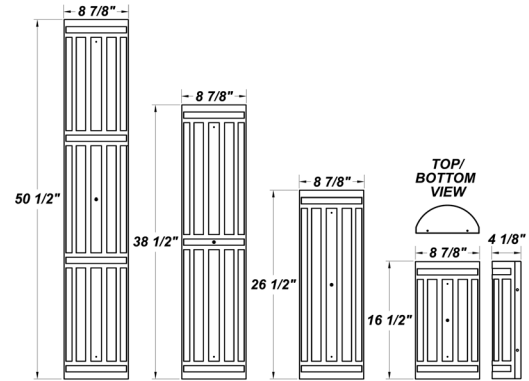

ARCHITECTURAL OUTDOOR

GUARDIAN W VRT

COMPACT & LINEAR FLUORESCENT

PROJECT :
TYPE :
ORDERING # :
COMMENTS :

FEATURES

- Extruded Aluminum Housing w/ Matte Silver Polyester Powder Coat Finish
- Aluminum Fascia w/ Matte Silver Polyester Powder Coat Finish
- Die Cast Aluminum End Caps w/ Matte Silver Polyester Powder Coat Finish
- High Impact White Acrylic Diffuser (50% DR Acrylic)
- Steel Reflector w/ Hi-Reflectance White Powder Coat Finish
- Recessed Steel Screws
- Fixture Mounts Directly to Surface w/ Two Wall Anchors (Not Included)
- Integral EM Battery Available (2', 3', & 4' Fixtures Only)
- Lamps Included w/ 16 1/2" Fixture
- CSA Listed Wet Location For Wall / Ceiling Mount, Vertical or Horizontal Mounting