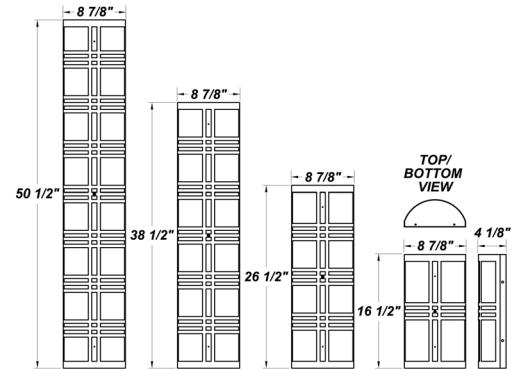

ORDERING INFORMATION

Example : (GRDW - TBT - F24217E - 120E - SN)

Matte Silver is Standard Finish

PRODUCT	SOURCE/WATTAGE	VOLTAGE	DIFFUSER	FINISH	OPTIONS
Guardian W TBT 16 1/2"	F213E - (2) 13W 4-Pin Biax F218Q - (2) 18W QE F226Q - (2) 26W QE	120E - Electronic 277E - Electronic 347E - Electronic	Not Applicable	SM - Matte Silver TB - Textured Black AC - Antique Copper AS - Antique Silver BT - Bronze Mist SN - Sand SW - Swedish Steel BZ - Textured Bronze TW - Textured White	41K - 4100K Color Temp.** (Standard) 35K - 3500K Color Temp.** (Not Available For F213E) 30K - 3000K Color Temp.** 27K - 2700K Color Temp.** F - Fused (Not Available For 347V) DIM - Dimming Ballast (Electronic QE Only) EBR - Remote Mount Battery (Field Installed) (See Below) EBW - Integral Emergency Battery (2', 3', & 4' Only) (See Below) TP - Tamper Resistant Screws W2L - Wire 2 Lamps to Integral Emergency Battery (T8 Lamping Only)
Guardian W TBT 26 1/2"	F24117E - (1) 17W T8 F24217E - (2) 17W T8 F24214E - (2) 14W T5 F24224E - HO* - (2) 24W T5 (HO* - High Output)	120E - Electronic 277E - Electronic 347E - Electronic		RAL Colors or Custom Match - Consult Factory	** Compact Fluorescent Lamps Only

REPLACEMENT PARTS

PART NO.

16" White Acrylic Diffuser	3024960
26" White Acrylic Diffuser	3025960

We reserve the right to revise the design or components of any product due to parts availability or change in UL standards, without assuming any obligation or liability to modify any products previously manufactured, and without notice.

NOTES

Emergency Battery Options

Initial light output in Emergency mode will last for a minimum of 90 minutes. 1 lamp wired unless ordered otherwise. The following are suitable for indoor and damp locations. Please refer to Bodine's specification sheet.

EBR (16 1/2" Fixture):

Bodine's B94CG (Electronic) - Temperature Rating (Ambient) 32° F - 122° F

EBW (26 1/2" Fixture):

Bodine's B50LP (T8 Electronic) - Temperature Rating (Ambient) 32° F - 122° F
Bodine's LP550 (T5 Electronic) - Temperature Rating (Ambient) 32° F - 122° F

ARRA 2009

BUY AMERICA ACT