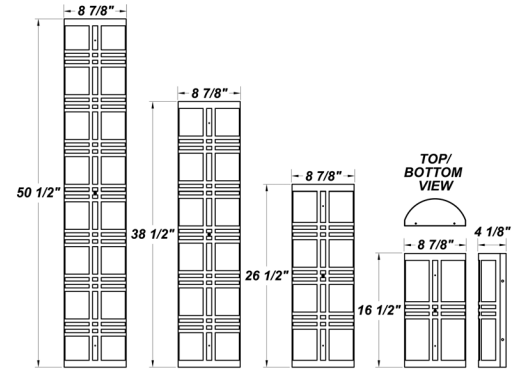

ORDERING INFORMATION

Example : (GRDW - TBT - F36239E / 124E - HO - 120E - CP)

Matte Silver is Standard Finish

PRODUCT	SOURCE/WATTAGE	VOLTAGE	DIFFUSER	FINISH	OPTIONS
Guardian W TBT 26 1/2"	F24317E - (3) 17W T8 F24314E - (3) 14W T5	120E - Electronic 277E - Electronic 347E - Electronic	Not Applicable	SM - Matte Silver TB - Textured Black AC - Antique Copper AS - Antique Silver BT - Bronze Mist CP - Copper SN - Sand SW - Swedish Steel BZ - Textured Bronze TW - Textured White	F - Fused (Not Available For 347V) EBW - Integral Emergency Battery (2', 3', & 4' Only) (See Below) TP - Tamper Resistant Screws W2L - Wire 2 Lamps to Integral Emergency Battery (T8 Lamping Only)
Guardian W TBT 38 1/2"	F36225E/117E - (2) 25W T8 & (1) 17W T8 F36325E - (3) 25W T8 F36221E/114E - (2) 21W T5 & (1) 14W T5 F36221E/124E - (2) 21W T5 & (1) 24W T5 HO F36239E/114E - (2) 39W T5 HO & (1) 14W T5 F36239E/124E - HO - (2) 39W T5 HO & (1) 24W T5 HO	120E - Electronic 277E - Electronic 347E - Electronic			
Guardian W TBT 50 1/2"	F48232E/117E - (2) 32W T8 & (1) 17W T8 F48332E - (3) 32W T8 F48228E/114E - (2) 28W T5 & (1) 14W T5 F48228E/124E - HO - (2) 28W T5 & (1) 24W T5 HO F48254E/114E - (2) 54W T5 HO & (1) 14W T5 F48254E/124E - HO - (2) 54W T5 HO & (1) 24W T5 HO (HO* - High Output)	120E - Electronic 277E - Electronic 347E - Electronic		RAL Colors or Custom Match - Consult Factory	

REPLACEMENT PARTS

PART NO.

26" White Acrylic Diffuser	3025960
38" White Acrylic Diffuser	3026060
50" White Acrylic Diffuser	3026160

We reserve the right to revise the design or components of any product due to parts availability or change in UL standards, without assuming any obligation or liability to modify any products previously manufactured, and without notice.

NOTES

Emergency Battery Options

Initial light output in Emergency mode will last for a minimum of 90 minutes. 1 lamp wired unless ordered otherwise. The following are suitable for indoor and damp locations. Please refer to Bodine's specification sheet.

EBW:

Bodine's B50LP (T8 Electronic) - Temperature Rating (Ambient) 32° F - 122° F
Bodine's LP550 (T5 Electronic) - Temperature Rating (Ambient) 32° F - 122° F

ARRA 2009

BUY AMERICA ACT