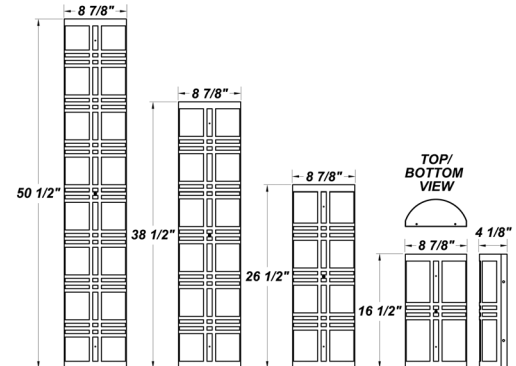

ORDERING INFORMATION

Example : (GRDW - TBT - F36225E - 120E - TB)

Matte Silver is Standard Finish

PRODUCT	SOURCE/WATTAGE	VOLTAGE	DIFFUSER	FINISH	OPTIONS
Guardian W TBT 38 1/2"	F36125E - (1) 25W T8 F36225E - (2) 25W T8 F36221E - (2) 21W T5 F36239E - HO* - (2) 39W T5	120E - Electronic 277E - Electronic 347E - Electronic	Not Applicable	SM - Matte Silver TB - Textured Black AC - Antique Copper AS - Antique Silver BT - Bronze Mist SN - Sand SW - Swedish Steel BZ - Textured Bronze TW - Textured White RAL Colors or Custom Match - Consult Factory	F - Fused (Not Available For 347V) EBW - Integral Emergency Battery (2', 3', & 4' Only) (See Below) TP - Tamper Resistant Screws W2L - Wire 2 Lamps to Integral Emergency Battery (T8 Lamping Only)
Guardian W TBT 50 1/2"	F48132E - (1) 32W T8 F48232E - (2) 32W T8 F48228E - (2) 28W T5 F48254E - HO* - (2) 54W T5 (HO* - High Output)	120E - Electronic 277E - Electronic 347E - Electronic			

REPLACEMENT PARTS

PART NO.

38" White Acrylic Diffuser	3026060
50" White Acrylic Diffuser	3026160

We reserve the right to revise the design or components of any product due to parts availability or change in UL standards, without assuming any obligation or liability to modify any products previously manufactured, and without notice.

NOTES

Emergency Battery Options

Initial light output in Emergency mode will last for a minimum of 90 minutes. 1 lamp wired unless ordered otherwise. The following are suitable for indoor and damp locations. Please refer to Bodine's specification sheet.

EBW (38 1/2" & 50 1/2" Fixtures):

- Bodine's B50LP (T8 Electronic) - Temperature Rating (Ambient) 32° F - 122° F
- Bodine's LP550 (T5 Electronic) - Temperature Rating (Ambient) 32° F - 122° F

ARRA 2009

BUY AMERICA ACT