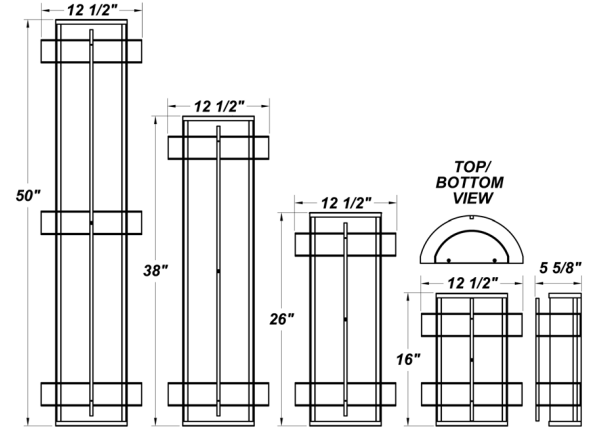

ORDERING INFORMATION

Example : (GRDW - SAT - F24317E - 277E - SM)

Matte Silver is Standard Finish

PRODUCT	SOURCE/WATTAGE	VOLTAGE	DIFFUSER	FINISH	OPTIONS
Guardian W SAT 26"	F24317E - (3) 17W T8 F24314E - (3) 14W T5	120E - Electronic 277E - Electronic 347E - Electronic	Not Applicable	SM - Matte Silver TB - Textured Black AC - Antique Copper AS - Antique Silver BT - Bronze Mist SN - Sand SW - Swedish Steel BZ - Textured Bronze TW - Textured White	F - Fused (Not Available For 347V) EBW - Integral Emergency Battery (2', 3', & 4' Only) (See Below) TP - Tamper Resistant Screws W2L - Wire 2 Lamps to Integral Emergency Battery (T8 Lamping Only)
Guardian W SAT 38"	F36225E/117E - (2) 25W T8 & (1) 17W T8 F36325E - (3) 25W T8 F36221E/114E - (2) 21W T5 & (1) 14W T5 F36221E/124E - (2) 21W T5 & (1) 24W T5 HO F36239E/114E - (2) 39W T5 HO & (1) 14W T5 F36239E/124E - HO - (2) 39W T5 HO & (1) 24W T5 HO	120E - Electronic 277E - Electronic 347E - Electronic			
Guardian W SAT 50"	F48232E/117E - (2) 32W T8 & (1) 17W T8 F48332E - (3) 32W T8 F48228E/114E - (2) 28W T5 & (1) 14W T5 F48228E/124E - HO - (2) 28W T5 & (1) 24W T5 HO F48254E/114E - (2) 54W T5 HO & (1) 14W T5 F48254E/124E - HO - (2) 54W T5 HO & (1) 24W T5 HO (HO* - High Output)	120E - Electronic 277E - Electronic 347E - Electronic		RAL Colors or Custom Match - Consult Factory	

REPLACEMENT PARTS

PART NO.

26" White Acrylic Diffuser	3025960
38" White Acrylic Diffuser	3026060
50" White Acrylic Diffuser	3026160

We reserve the right to revise the design or components of any product due to parts availability or change in UL standards, without assuming any obligation or liability to modify any products previously manufactured, and without notice.

NOTES

Emergency Battery Options

Initial light output in Emergency mode will last for a minimum of 90 minutes. 1 lamp wired unless ordered otherwise. The following are suitable for indoor and damp locations. Please refer to Bodine's specification sheet.

EBW:

Bodine's B50LP (T8 Electronic) - Temperature Rating (Ambient) 32° F - 122° F
Bodine's LP550 (T5 Electronic) - Temperature Rating (Ambient) 32° F - 122° F

ARRA 2009

BUY AMERICA ACT