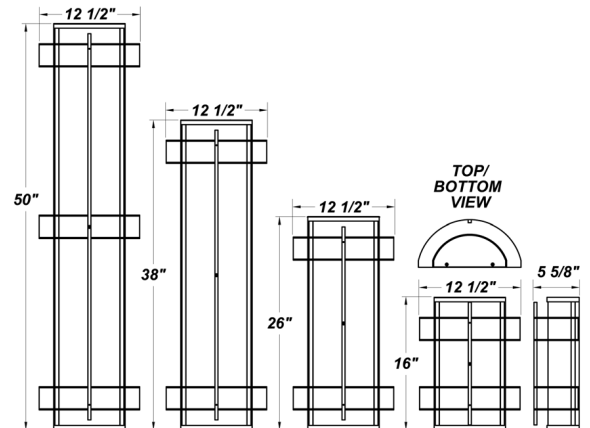

ARCHITECTURAL OUTDOOR

GUARDIAN W SAT

COMPACT & LINEAR FLUORESCENT

PROJECT :
TYPE :
ORDERING # :
COMMENTS :

FEATURES

- Extruded Aluminum Housing w/ Matte Silver Polyester Powder Coat Finish
- Aluminum Fascia w/ Matte Silver Polyester Powder Coat Finish
- Die Cast Aluminum End Caps w/ Matte Silver Polyester Powder Coat Finish
- High Impact White Acrylic Diffuser (50% DR Acrylic)
- Steel Reflector w/ Hi-Reflectance White Powder Coat Finish
- Fixture Mounts Directly to Surface w/ Two Wall Anchors (Not Included)
- Integral EM Battery Available (2', 3', & 4' Fixtures Only)
- Recessed Steel Screws
- Lamps Included w/ 16" Fixture
- CSA Listed Wet Location For Wall / Ceiling Mount, Vertical or Horizontal Mounting