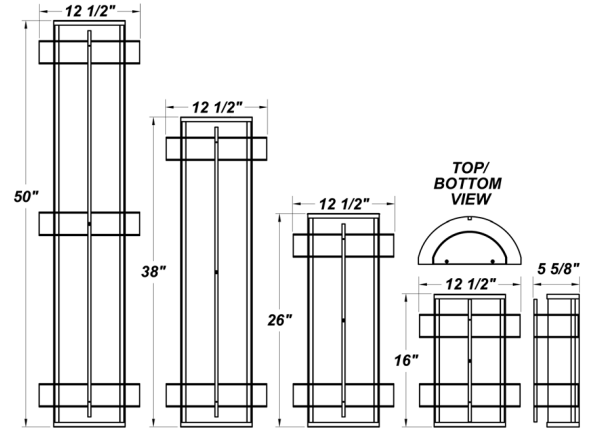

ORDERING INFORMATION

Example : (GRDW - SAT - F36225E - 120E - TB)

Matte Silver is Standard Finish

PRODUCT	SOURCE/WATTAGE	VOLTAGE	DIFFUSER	FINISH	OPTIONS
GRDW - SAT					
Guardian W SAT 38"	F36125E - (1) 25W T8 F36225E - (2) 25W T8 F36221E - (2) 21W T5 F36239E - HO* - (2) 39W T5	120E - Electronic 277E - Electronic 347E - Electronic	Not Applicable	SM - Matte Silver TB - Textured Black AC - Antique Copper AS - Antique Silver BT - Bronze Mist SN - Sand SW - Swedish Steel BZ - Textured Bronze TW - Textured White	F - Fused (Not Available For 347V) EBW - Integral Emergency Battery (2', 3', & 4' Only) (See Below) TP - Tamper Resistant Screws W2L - Wire 2 Lamps to Integral Emergency Battery (T8 Lamping Only)
Guardian W SAT 50"	F48132E - (1) 32W T8 F48232E - (2) 32W T8 F48228E - (2) 28W T5 F48254E - HO* - (2) 54W T5 (HO* - High Output)	120E - Electronic 277E - Electronic 347E - Electronic		RAL Colors or Custom Match - Consult Factory	

REPLACEMENT PARTS

PART NO.

38" White Acrylic Diffuser	3026060
50" White Acrylic Diffuser	3026160

We reserve the right to revise the design or components of any product due to parts availability or change in UL standards, without assuming any obligation or liability to modify any products previously manufactured, and without notice.

NOTES

Emergency Battery Options

Initial light output in Emergency mode will last for a minimum of 90 minutes. 1 lamp wired unless ordered otherwise. The following are suitable for indoor and damp locations. Please refer to Bodine's specification sheet.

EBW (38 1/2" & 50 1/2" Fixtures):

- Bodine's B50LP (T8 Electronic) - Temperature Rating (Ambient) 32° F - 122° F
- Bodine's LP550 (T5 Electronic) - Temperature Rating (Ambient) 32° F - 122° F

ARRA 2009

BUY AMERICA ACT