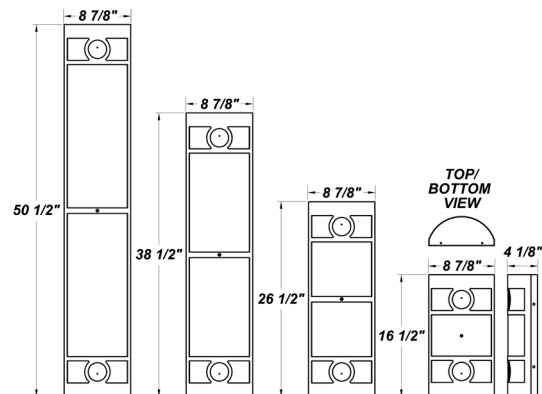

ORDERING INFORMATION

Example : (GRDW - RDS - F36225E - 120E - TB)

Matte Silver is Standard Finish

PRODUCT	SOURCE/WATTAGE	VOLTAGE	DIFFUSER	FINISH	OPTIONS
Guardian W RDS 38 1/2"	F36125E - (1) 25W T8 F36225E - (2) 25W T8 F36221E - (2) 21W T5 F36239E - HO* - (2) 39W T5	120E - Electronic 277E - Electronic 347E - Electronic	Not Applicable	SM - Matte Silver TB - Textured Black AC - Antique Copper AS - Antique Silver BT - Bronze Mist SN - Sand SW - Swedish Steel BZ - Textured Bronze TW - Textured White	F - Fused (Not Available For 347V) EBW - Integral Emergency Battery (2', 3', & 4' Only) (See Below) TP - Tamper Resistant Screws W2L - Wire 2 Lamps to Integral Emergency Battery (T8 Lamping Only)
Guardian W RDS 50 1/2"	F48132E - (1) 32W T8 F48232E - (2) 32W T8 F48228E - (2) 28W T5 F48254E - HO* - (2) 54W T5 (HO* - High Output)	120E - Electronic 277E - Electronic 347E - Electronic		RAL Colors or Custom Match - Consult Factory	

REPLACEMENT PARTS

PART NO.

38" White Acrylic Diffuser	3026060
50" White Acrylic Diffuser	3026160

We reserve the right to revise the design or components of any product due to parts availability or change in UL standards, without assuming any obligation or liability to modify any products previously manufactured, and without notice.

NOTES

Emergency Battery Options

Initial light output in Emergency mode will last for a minimum of 90 minutes. 1 lamp wired unless ordered otherwise. The following are suitable for indoor and damp locations. Please refer to Bodine's specification sheet.

EBW (38 1/2" & 50 1/2" Fixtures):

Bodine's B50LP (T8 Electronic) - Temperature Rating (Ambient) 32° F - 122° F
Bodine's LP550 (T5 Electronic) - Temperature Rating (Ambient) 32° F - 122° F

ARRA 2009

BUY AMERICA ACT