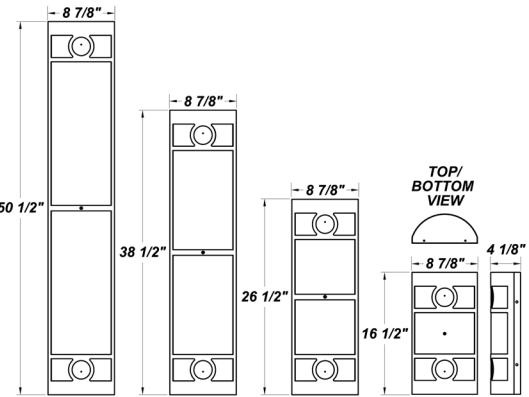

GUARDIAN W RDS

COMPACT & LINEAR FLUORESCENT

PROJECT :
TYPE :
ORDERING # :
COMMENTS :

FEATURES

- Extruded Aluminum Housing w/ Matte Silver Polyester Powder Coat Finish
- Aluminum Fascia w/ Matte Silver Polyester Powder Coat Finish
- Die Cast Aluminum End Caps w/ Matte Silver Polyester Powder Coat Finish
- High Impact White Acrylic Diffuser (50% DR Acrylic)
- Steel Reflector w/ Hi-Reflectance White Powder Coat Finish
- Recessed Steel Screws
- Fixture Mounts Directly to Surface w/ Two Wall Anchors (Not Included)
- Integral EM Battery Available (2', 3', & 4' Fixtures Only)
- Lamps Included w/ 16 1/2" Fixture
- CSA Listed Wet Location For Wall / Ceiling Mount, Vertical or Horizontal Mounting