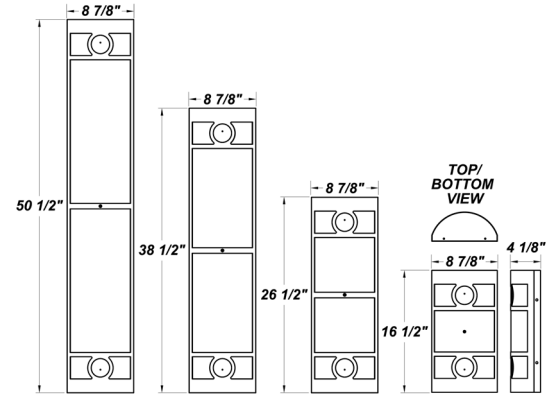

ORDERING INFORMATION

Example : (GRDW - RDS - F36221E / 114E - 120E - SM)

Matte Silver is Standard Finish

PRODUCT	SOURCE/WATTAGE	VOLTAGE	DIFFUSER	FINISH	OPTIONS
Guardian W RDS 26 1/2"	F24317E - (3) 17W T8 F24314E - (3) 14W T5	120E - Electronic 277E - Electronic 347E - Electronic	Not Applicable	SM - Matte Silver TB - Textured Black AC - Antique Copper AS - Antique Silver BT - Bronze Mist SN - Sand SW - Swedish Steel BZ - Textured Bronze TW - Textured White	F - Fused (Not Available For 347V) EBW - Integral Emergency Battery (2', 3', & 4' Only) (See Below) TP - Tamper Resistant Screws W2L - Wire 2 Lamps to Integral Emergency Battery (T8 Lamping Only)
Guardian W RDS 38 1/2"	F36225E/117E - (2) 25W T8 & (1) 17W T8 F36325E - (3) 25W T8 F36221E/114E - (2) 21W T5 & (1) 14W T5 F36221E/124E - (2) 21W T5 & (1) 24W T5 HO F36239E/114E - (2) 39W T5 HO & (1) 14W T5 F36239E/124E - HO - (2) 39W T5 HO & (1) 24W T5 HO	120E - Electronic 277E - Electronic 347E - Electronic			
Guardian W RDS 50 1/2"	F48232E/117E - (2) 32W T8 & (1) 17W T8 F48332E - (3) 32W T8 F48228E/114E - (2) 28W T5 & (1) 14W T5 F48228E/124E - HO - (2) 28W T5 & (1) 24W T5 HO F48254E/114E - (2) 54W T5 HO & (1) 14W T5 F48254E/124E - HO - (2) 54W T5 HO & (1) 24W T5 HO (HO* - High Output)	120E - Electronic 277E - Electronic 347E - Electronic		RAL Colors or Custom Match - Consult Factory	

REPLACEMENT PARTS

PART NO.

26" White Acrylic Diffuser	3025960
38" White Acrylic Diffuser	3026060
50" White Acrylic Diffuser	3026160

We reserve the right to revise the design or components of any product due to parts availability or change in UL standards, without assuming any obligation or liability to modify any products previously manufactured, and without notice.

NOTES

Emergency Battery Options

Initial light output in Emergency mode will last for a minimum of 90 minutes. 1 lamp wired unless ordered otherwise. The following are suitable for indoor and damp locations. Please refer to Bodine's specification sheet.

EBW:

Bodine's B50LP (T8 Electronic) - Temperature Rating (Ambient) 32° F - 122° F
Bodine's LP550 (T5 Electronic) - Temperature Rating (Ambient) 32° F - 122° F

ARRA 2009

BUY AMERICA ACT