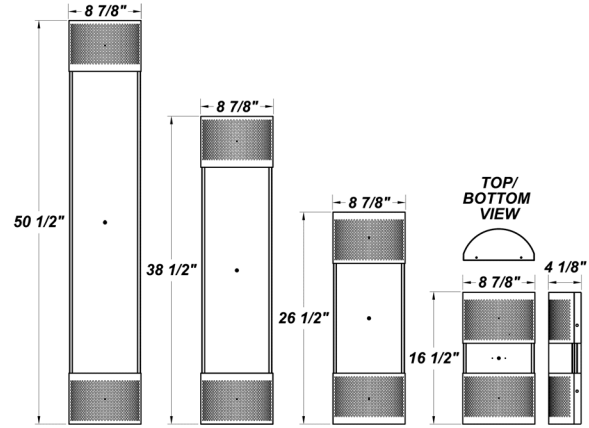

ARCHITECTURAL OUTDOOR

GUARDIAN W PMP

COMPACT & LINEAR FLUORESCENT

PROJECT :
TYPE :
ORDERING # :
COMMENTS :

FEATURES

- Extruded Aluminum Housing w/ Matte Silver Polyester Powder Coat Finish
- Aluminum Perforated Trim w/ Matte Silver Polyester Powder Coat Finish
- Die Cast Aluminum End Caps w/ Matte Silver Polyester Powder Coat Finish
- High Impact White Acrylic Diffuser (50% DR Acrylic)
- Steel Reflector w/ Hi-Reflectance White Powder Coat Finish
- Recessed Steel Screws
- Fixture Mounts Directly to Surface w/ Two Wall Anchors (Not Included)
- Integral EM Battery Available (2', 3', & 4' Fixture Only)
- Lamps Included w/ 16 1/2" Fixture
- CSA Listed Wet Location For Wall / Ceiling Mount, Vertical or Horizontal Mounting