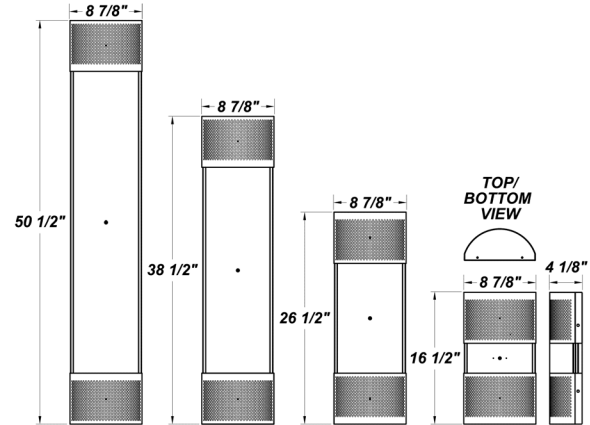

ORDERING INFORMATION

Example : (GRDW - PMP - F48232E - 120E - TW)

Matte Silver is Standard Finish

PRODUCT	SOURCE/WATTAGE	VOLTAGE	DIFFUSER	FINISH	OPTIONS
Guardian W PMP 38 1/2"	F36125E - (1) 25W T8 F36225E - (2) 25W T8 F36221E - (2) 21W T5 F36239E - HO* - (2) 39W T5	120E - Electronic 277E - Electronic 347E - Electronic	Not Applicable	SM - Matte Silver TB - Textured Black AC - Antique Copper AS - Antique Silver BT - Bronze Mist SN - Sand SW - Swedish Steel BZ - Textured Bronze TW - Textured White	F - Fused (Not Available in 347V) EBW - Integral Emergency Battery (2', 3', & 4' Only) (See Below) TP - Tamper Resistant Screws W2L - Wire 2 Lamps to Integral Emergency Battery (T8 Lamping Only)
Guardian W PMP 50 1/2"	F48132E - (1) 32W T8 F48232E - (2) 32W T8 F48228E - (2) 28W T5 F48254E - HO* - (2) 54W T5 (HO* - High Output)	120E - Electronic 277E - Electronic 347E - Electronic		RAL Colors or Custom Match - Consult Factory	

REPLACEMENT PARTS

PART NO.

38" White Acrylic Diffuser	3026060
50" White Acrylic Diffuser	3026160

We reserve the right to revise the design or components of any product due to parts availability or change in UL standards, without assuming any obligation or liability to modify any products previously manufactured, and without notice.

NOTES

Emergency Battery Options

Initial light output in Emergency mode will last for a minimum of 90 minutes. 1 lamp wired unless ordered otherwise. The following are suitable for indoor and damp locations. Please refer to Bodine's specification sheet.

EBW (38 1/2" & 50 1/2" Fixtures):

Bodine's B50LP (T8 Electronic) - Temperature Rating (Ambient) 32° F - 122° F
Bodine's LP550 (T5 Electronic) - Temperature Rating (Ambient) 32° F - 122° F

ARRA 2009

BUY AMERICA ACT