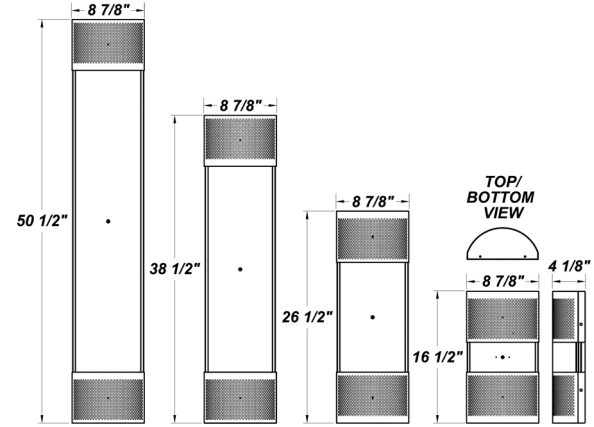

ORDERING INFORMATION

Example : (GRDW - PMP - F36221E / 114E - 120E - SM)

Matte Silver is Standard Finish

PRODUCT	SOURCE/WATTAGE	VOLTAGE	DIFFUSER	FINISH	OPTIONS
Guardian W PMP 26 1/2"	F24317E - (3) 17W T8 F24314E - (3) 14W T5	120E - Electronic 277E - Electronic 347E - Electronic	Not Applicable	SM - Matte Silver TB - Textured Black AC - Antique Copper AS - Antique Silver BT - Bronze Mist SN - Sand SW - Swedish Steel BZ - Textured Bronze TW - Textured White	F - Fused (Not Available For 347V) EBW - Integral Emergency Battery (2', 3', & 4' Only) (See Below) TP - Tamper Resistant Screws W2L - Wire 2 Lamps to Integral Emergency Battery (T8 Lamping Only)
Guardian W PMP 38 1/2"	F36225E/117E - (2) 25W T8 & (1) 17W T8 F36325E - (3) 25W T8 F36221E/114E - (2) 21W T5 & (1) 14W T5 F36221E/124E - (2) 21W T5 & (1) 24W T5 HO F36239E/114E - (2) 39W T5 HO & (1) 14W T5 F36239E/124E - HO - (2) 39W T5 HO & (1) 24W T5 HO	120E - Electronic 277E - Electronic 347E - Electronic			
Guardian W PMP 50 1/2"	F48232E/117E - (2) 32W T8 & (1) 17W T8 F48332E - (3) 32W T8 F48228E/114E - (2) 28W T5 & (1) 14W T5 F48228E/124E - HO - (2) 28W T5 & (1) 24W T5 HO F48254E/114E - (2) 54W T5 HO & (1) 14W T5 F48254E/124E - HO - (2) 54W T5 HO & (1) 24W T5 HO (HO* - High Output)	120E - Electronic 277E - Electronic 347E - Electronic		RAL Colors or Custom Match - Consult Factory	

REPLACEMENT PARTS

PART NO.

26" White Acrylic Diffuser	3025960
38" White Acrylic Diffuser	3026060
50" White Acrylic Diffuser	3026160

We reserve the right to revise the design or components of any product due to parts availability or change in UL standards, without assuming any obligation or liability to modify any products previously manufactured, and without notice.

NOTES

Emergency Battery Options

Initial light output in Emergency mode will last for a minimum of 90 minutes. 1 lamp wired unless ordered otherwise. The following are suitable for indoor and damp locations. Please refer to Bodine's specification sheet.

EBW:

Bodine's B50LP (T8 Electronic) - Temperature Rating (Ambient) 32° F - 122° F
Bodine's LP550 (T5 Electronic) - Temperature Rating (Ambient) 32° F - 122° F

ARRA 2009

BUY AMERICA ACT