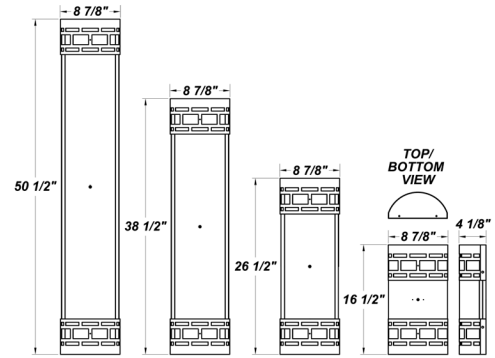

ORDERING INFORMATION

Example : (GRDW - DMC - F48232E / 117E - 277E - BZ - MSE)

Matte Silver is Standard Finish

PRODUCT	SOURCE/WATTAGE	VOLTAGE	DIFFUSER	FINISH	OPTIONS
Guardian W DMC 26 1/2"	F24317E - (3) 17W T8 F24314E - (3) 14W T5	120E - Electronic 277E - Electronic 347E - Electronic	Not Applicable	SM - Matte Silver TB - Textured Black AC - Antique Copper AS - Antique Silver BT - Bronze Mist SN - Sand SW - Swedish Steel BZ - Textured Bronze TW - Textured White	F - Fused (Not Available For 347V) EBW - Integral Emergency Battery (2', 3', & 4' Only) (See Below) W2L - Wire 2 Lamps to Integral Emergency Battery (T8 Lamping Only)
Guardian W DMC 38 1/2"	F36225E/117E - (2) 25W T8 & (1) 17W T8 F36325E - (3) 25W T8 F36221E/114E - (2) 21W T5 & (1) 14W T5 F36221E/124E - (2) 21W T5 & (1) 24W T5 HO F36239E/114E - (2) 39W T5 HO & (1) 14W T5 F36239E/124E - HO - (2) 39W T5 HO & (1) 24W T5 HO	120E - Electronic 277E - Electronic 347E - Electronic			
Guardian W DMC 50 1/2"	F48232E/117E - (2) 32W T8 & (1) 17W T8 F48332E - (3) 32W T8 F48228E/114E - (2) 28W T5 & (1) 14W T5 F48228E/124E - HO - (2) 28W T5 & (1) 24W T5 HO F48254E/114E - (2) 54W T5 HO & (1) 14W T5 F48254E/124E - HO - (2) 54W T5 HO & (1) 24W T5 HO	120E - Electronic 277E - Electronic 347E - Electronic		RAL Colors or Custom Match - Consult Factory	

(HO* - High Output)

REPLACEMENT PARTS

PART NO.

26" White Acrylic Diffuser	3025960
38" White Acrylic Diffuser	3026060
50" White Acrylic Diffuser	3026160

We reserve the right to revise the design or components of any product due to parts availability or change in UL standards, without assuming any obligation or liability to modify any products previously manufactured, and without notice.

NOTES

Emergency Battery Options

Initial light output in Emergency mode will last for a minimum of 90 minutes. 1 lamp wired unless ordered otherwise. The following are suitable for indoor and damp locations. Please refer to Bodine's specification sheet.

EBW:

Bodine's B50LP (T8 Electronic) - Temperature Rating (Ambient) 32° F - 122° F
Bodine's LP550 (T5 Electronic) - Temperature Rating (Ambient) 32° F - 122° F

ARRA 2009

BUY AMERICA ACT