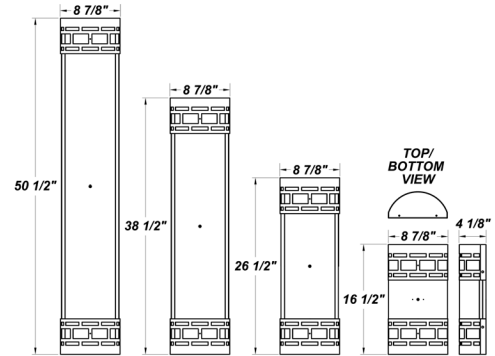

ORDERING INFORMATION

Example : (GRDW - DMC - F48232E - 120E - TW)

Matte Silver is Standard Finish

PRODUCT	SOURCE/WATTAGE	VOLTAGE	DIFFUSER	FINISH	OPTIONS
Guardian W DMC 38 1/2"	F36125E - (1) 25W T8 F36225E - (2) 25W T8 F36221E - (2) 21W T5 F36239E - HO* - (2) 39W T5	120E - Electronic 277E - Electronic 347E - Electronic	Not Applicable	SM - Matte Silver TB - Textured Black AC - Antique Copper AS - Antique Silver BT - Bronze Mist SN - Sand SW - Swedish Steel BZ - Textured Bronze TW - Textured White	F - Fused (Not Available For 347V) EBW - Integral Emergency Battery (2', 3', & 4' Only) (See Below) TP - Tamper Resistant Screws W2L - Wire 2 Lamps to Integral Emergency Battery (T8 Lamping Only)
Guardian W DMC 50 1/2"	F48132E - (1) 32W T8 F48232E - (2) 32W T8 F48228E - (2) 28W T5 F48254E - HO* - (2) 54W T5 (HO* - High Output)	120E - Electronic 277E - Electronic 347E - Electronic		RAL Colors or Custom Match - Consult Factory	

REPLACEMENT PARTS

PART NO.

38" White Acrylic Diffuser	3026060
50" White Acrylic Diffuser	3026160

We reserve the right to revise the design or components of any product due to parts availability or change in UL standards, without assuming any obligation or liability to modify any products previously manufactured, and without notice.

NOTES

Emergency Battery Options

Initial light output in Emergency mode will last for a minimum of 90 minutes. 1 lamp wired unless ordered otherwise. The following are suitable for indoor and damp locations. Please refer to Bodine's specification sheet.

EBW (38 1/2" & 50 1/2" Fixtures):

Bodine's B50LP (T8 Electronic) - Temperature Rating (Ambient) 32° F - 122° F
Bodine's LP550 (T5 Electronic) - Temperature Rating (Ambient) 32° F - 122° F

ARRA 2009

BUY AMERICA ACT