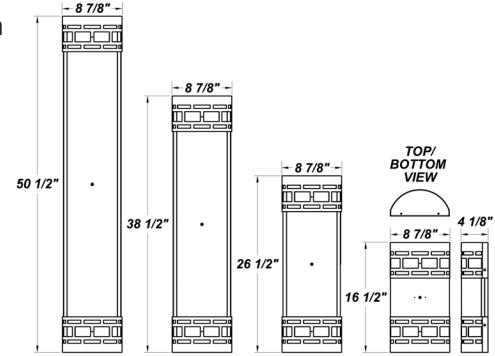

ARCHITECTURAL OUTDOOR

GUARDIAN W DMC

Custom Color Finish Shown
COMPACT & LINEAR FLUORESCENT

PROJECT :
TYPE :
ORDERING # :
COMMENTS :

FEATURES

- Extruded Aluminum Housing w/ Matte Silver Polyester Powder Coat Finish
- Aluminum Fascia w/ Matte Silver Polyester Powder Coat Finish
- Die Cast Aluminum End Caps w/ Matte Silver Polyester Powder Coat Finish
- High Impact White Acrylic Diffuser (50% DR Acrylic)
- Steel Reflector w/ Hi-Reflectance White Powder Coat Finish
- Recessed Steel Screws
- Fixture Mounts Directly to Surface w/ Two Wall Anchors (Not Included)
- Integral EM Battery Available (2', 3', & 4' Fixtures Only)
- Lamps Included w/ 16 1/2" Fixture
- CSA Listed Wet Location For Wall / Ceiling Mount, Vertical or Horizontal Mounting