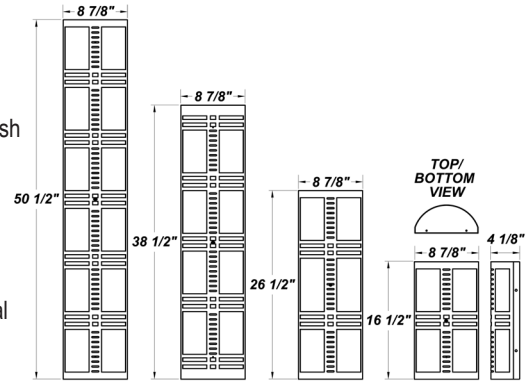

ORDERING INFORMATION

Example : (GRDW - AMS - F36225E - 120E - TB)

Matte Silver is Standard Finish

PRODUCT	SOURCE/WATTAGE	VOLTAGE	DIFFUSER	FINISH	OPTIONS
Guardian W AMS 38 1/2"	F36125E - (1) 25W T8 F36225E - (2) 25W T8 F36221E - (2) 21W T5 F36239E - HO* - (2) 39W T5	120E - Electronic 277E - Electronic 347E - Electronic	Not Applicable	SM - Matte Silver TB - Textured Black AC - Antique Copper AS - Antique Silver BT - Bronze Mist SN - Sand SW - Swedish Steel BZ - Textured Bronze TW - Textured White RAL Colors or Custom Match - Consult Factory	F - Fused (Not Available For 347V) EBW - Integral Emergency Battery (2', 3', & 4' Only) (See Below) TP - Tamper Resistant Screws W2L - Wire 2 Lamps to Integral Emergency Battery (T8 Lamping Only)
Guardian W AMS 50 1/2"	F48132E - (1) 32W T8 F48232E - (2) 32W T8 F48228E - (2) 28W T5 F48254E - HO* - (2) 54W T5 (HO* - High Output)	120E - Electronic 277E - Electronic 347E - Electronic			

REPLACEMENT PARTS

PART NO.

38" White Acrylic Diffuser	3026060
50" White Acrylic Diffuser	3026160

We reserve the right to revise the design or components of any product due to parts availability or change in UL standards, without assuming any obligation or liability to modify any products previously manufactured, and without notice.

NOTES

Emergency Battery Options

Initial light output in Emergency mode will last for a minimum of 90 minutes. 1 lamp wired unless ordered otherwise. The following are suitable for indoor and damp locations. Please refer to Bodine's specification sheet.

EBW (38 1/2" & 50 1/2" Fixtures):

Bodine's B50LP (T8 Electronic) - Temperature Rating (Ambient) 32° F - 122° F
Bodine's LP550 (T5 Electronic) - Temperature Rating (Ambient) 32° F - 122° F

ARRA 2009

BUY AMERICA ACT