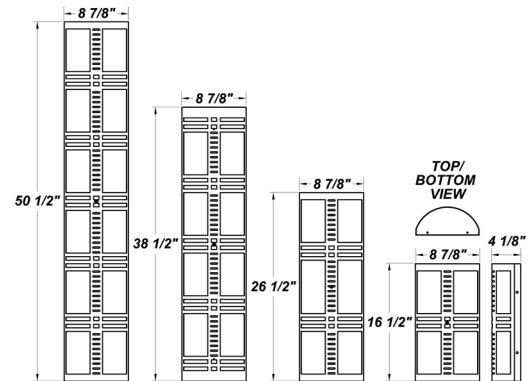

ORDERING INFORMATION

Example : (GRDW - AMS - F48228E / 124E - 277E - TB)

Matte Silver is Standard Finish

PRODUCT	SOURCE/WATTAGE	VOLTAGE	DIFFUSER	FINISH	OPTIONS
Guardian W AMS 26 1/2"	F24317E - (3) 17W T8 F24314E - (3) 14W T5	120E - Electronic 277E - Electronic 347E - Electronic	Not Applicable	SM - Matte Silver TB - Textured Black AC - Antique Copper AS - Antique Silver BT - Bronze Mist SN - Sand SW - Swedish Steel BZ - Textured Bronze TW - Textured White	F - Fused (Not Available For 347V) EBW - Integral Emergency Battery (2', 3' & 4' Only) (See Below) TP - Tamper Resistant Screws W2L - Wire 2 Lamps to Integral Emergency Battery (T8 Lamping Only)
Guardian W AMS 38 1/2"	F36225E/117E - (2) 25W T8 & (1) 17W T8 F36325E - (3) 25W T8 F36221E/114E - (2) 21W T5 & (1) 14W T5 F36221E/124E - (2) 21W T5 & (1) 24W T5 HO F36239E/114E - (2) 39W T5 HO & (1) 14W T5 F36239E/124E - HO - (2) 39W T5 HO & (1) 24W T5 HO	120E - Electronic 277E - Electronic 347E - Electronic			
Guardian W AMS 50 1/2"	F48232E/117E - (2) 32W T8 & (1) 17W T8 F48332E - (3) 32W T8 F48228E/114E - (2) 28W T5 & (1) 14W T5 F48228E/124E - HO - (2) 28W T5 & (1) 24W T5 HO F48254E/114E - (2) 54W T5 HO & (1) 14W T5 F48254E/124E - HO - (2) 54W T5 HO & (1) 24W T5 HO (HO* - High Output)	120E - Electronic 277E - Electronic 347E - Electronic		RAL Colors or Custom Match - Consult Factory	

REPLACEMENT PARTS

PART NO.

26" White Acrylic Diffuser	3025960
38" White Acrylic Diffuser	3026060
50" White Acrylic Diffuser	3026160

NOTES

Emergency Battery Options

Initial light output in Emergency mode will last for a minimum of 90 minutes. 1 lamp wired unless ordered otherwise. The following are suitable for indoor and damp locations. Please refer to Bodine's specification sheet.

EBW: Bodine's B50LP (T8 Electronic) - Temperature Rating (Ambient) 32° F - 122° F
Bodine's LP550 (T5 Electronic) - Temperature Rating (Ambient) 32° F - 122° F

We reserve the right to revise the design or components of any product due to parts availability or change in UL standards, without assuming any obligation or liability to modify any products previously manufactured, and without notice.

ARRA 2009

BUY AMERICA ACT