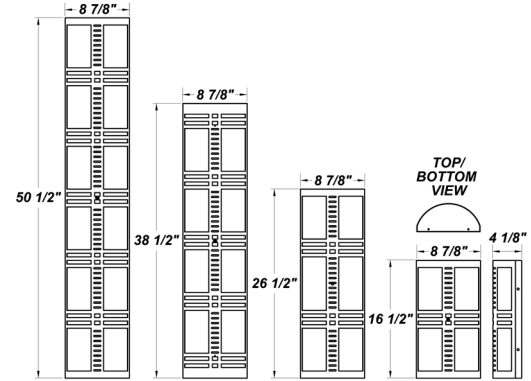

GUARDIAN W AMS

COMPACT & LINEAR FLUORESCENT

PROJECT :
TYPE :
ORDERING # :
COMMENTS :

FEATURES

- Extruded Aluminum Housing w/ Matte Silver Polyester Powder Coat Finish
- Aluminum Fascia w/ Matte Silver Polyester Powder Coat Finish
- Die Cast Aluminum End Caps w/ Matte Silver Polyester Powder Coat Finish
- High Impact White Acrylic Diffuser (50% DR Acrylic)
- Steel Reflector w/ Hi-Reflectance White Powder Coat Finish
- Recessed Steel Screws
- Fixture Mounts Directly to Surface w/ Two Wall Anchors (Not Included)
- Integral EM Battery Available (2', 3', & 4' Fixtures Only)
- Lamps Included w/ 16 1/2" Fixture
- CSA Listed Wet Location For Wall / Ceiling Mount, Vertical or Horizontal Mounting