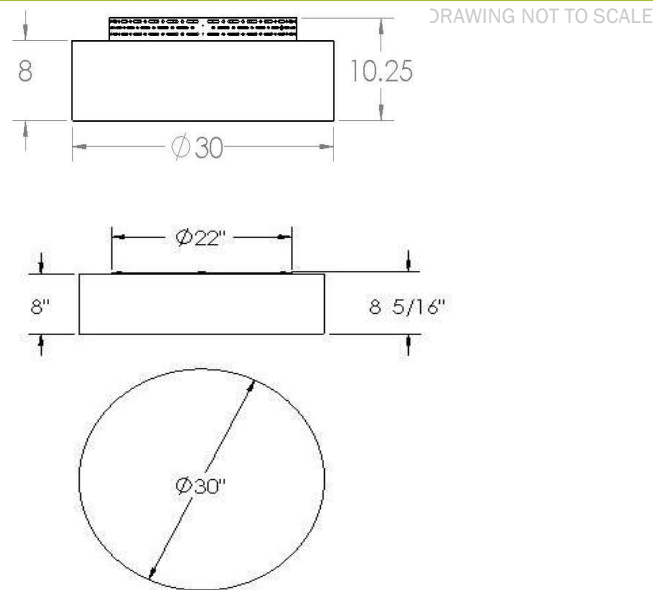

LINE DRAWING

FINISHES

Brushed Nickel Vinyl

Gold Vein

Mocha

Natural Linen

White Linen

For RAL Colors
& Custom
Match -
Contact Teron
Lighting Inc.