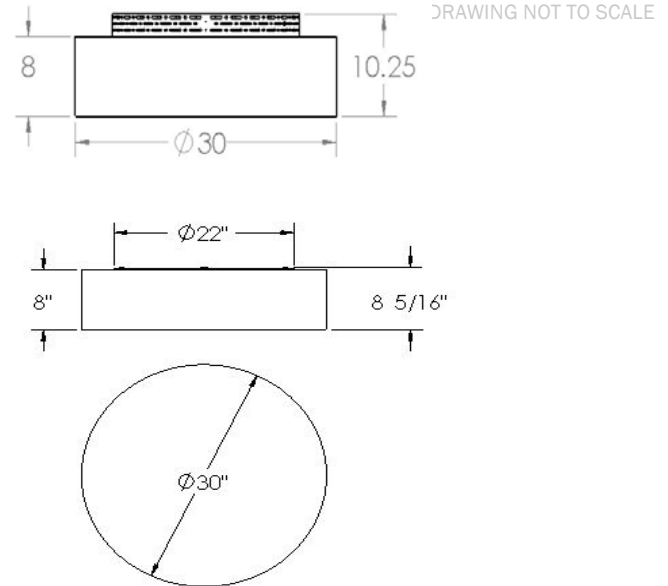

LINE DRAWING

FINISHES

Textured Nickel Vinyl

Gold Vein

Mocha

Natural Linen

White Linen

For RAL Colors & Custom Match - Contact Teron Lighting Inc.