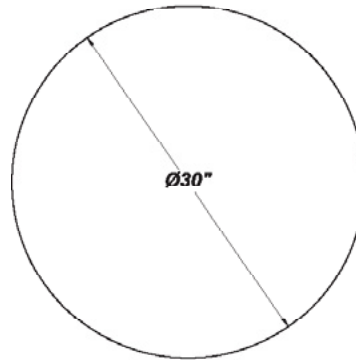

LINE DRAWING

LINE DRAWING NOT TO SCALE

FINISHES

Textured Nickel Vinyl

Gold Vein

Mocha

Natural Linen

White Linen

For RAL Colors & Custom Match - Contact Teron Lighting Inc.