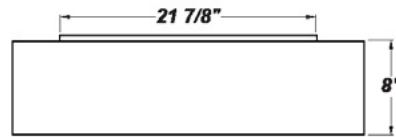

LINE DRAWING

LINE DRAWING NOT TO SCALE