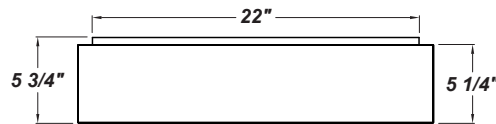

LINE DRAWING

LINE DRAWING NOT TO SCALE

FINISHES

Brushed Nickel Vinyl

Gold Vein

Mocha

Natural Linen

White Linen

For RAL Colors & Custom Match - Contact Teron Lighting Inc.