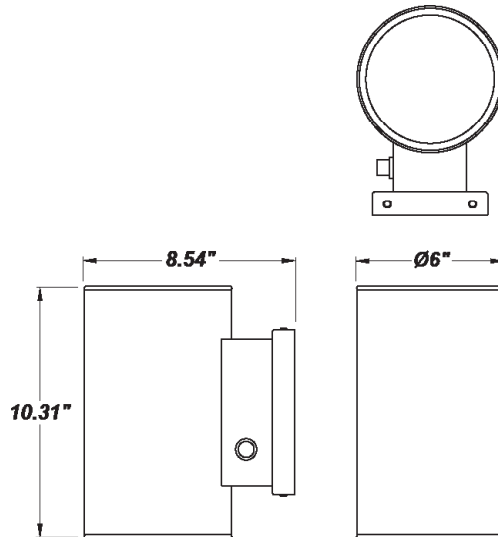

LINE DRAWING

LINE DRAWING NOT TO SCALE

FINISHES

Antique Copper	Antique Silver	Bronze Mist	Matte Silver	Metallic Black	Sand
Swedish Steel	Textured Black	Textured Bronze	Textured White		

For RAL Colors & Custom Match - Contact Teron Lighting Inc.