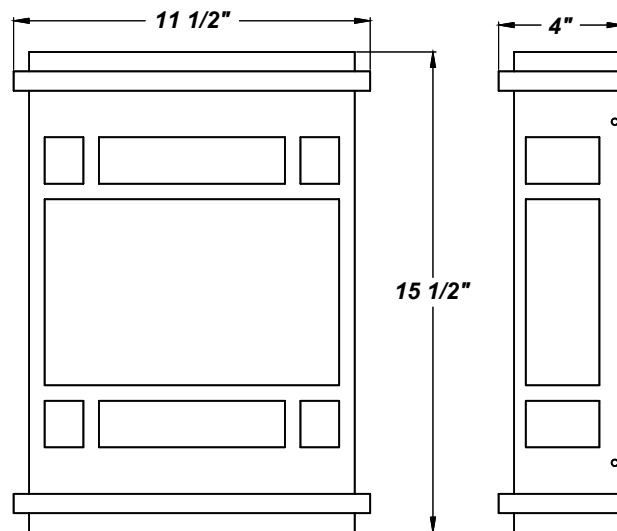

LINE DRAWING

LINE DRAWING NOT TO SCALE

FINISHES

Antique Copper

Antique Silver

Bronze Mist

Matte Silver

Metallic Black

Sand

Swedish Steel

Textured Black

Textured Bronze

Textured White

For RAL Colors & Custom Match - Contact Teron Lighting Inc.