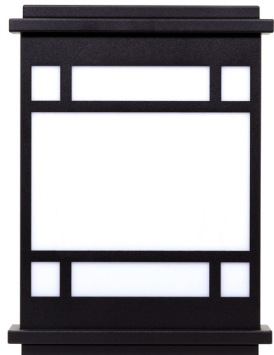

FAZIO W LED

Architectural Outdoor

PROJECT:	
TYPE:	
PO#:	QTY:
COMMENTS:	

FEATURES

- Aluminum Housing w/ Textured Black Polyester Powder Coat Finish
- Aluminum Heat-Sink Plate
- Aluminum Solid Top and Bottom End Plates
- Luminous White Acrylic Panels
- Mounts Directly to 4" Junction Box (By Others)
- ADA Compliant
- CSA Listed Wet Location
- Emergency Battery Available
- LED Light Fixture
- Mounting Hardware Included

LINE DRAWING

LINE DRAWING NOT TO SCALE

FINISHES

Antique Copper

Antique Silver

Bronze Mist

Matte Silver

Metallic Black