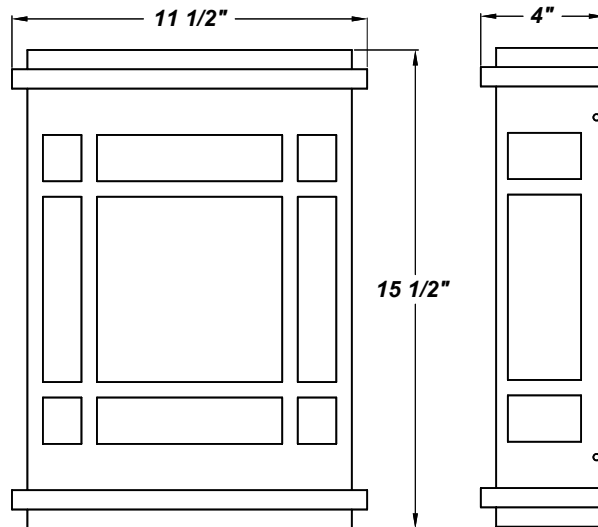

LINE DRAWING

LINE DRAWING NOT TO SCALE

FINISHES

Antique Copper	Antique Silver	Bronze Mist	Matte Silver	Metallic Black	Sand
Swedish Steel	Textured Black	Textured Bronze	Textured White		

For RAL Colors & Custom Match - Contact Teron Lighting Inc.