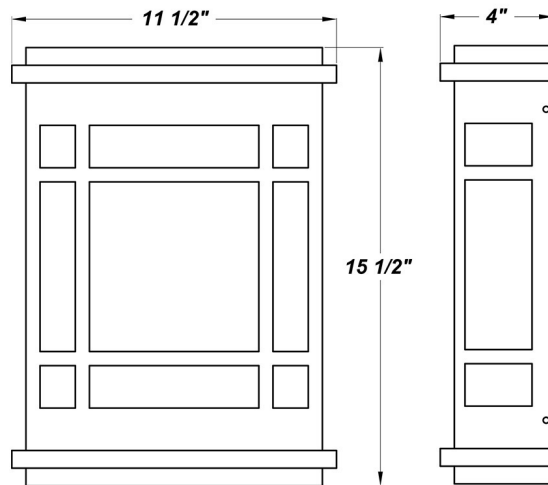

LINE DRAWING

LINE DRAWING NOT TO SCALE

FINISHES

Antique Copper	Antique Silver	Bronze Mist	Matte Silver	Sand	Swedish Steel
Textured Black	Textured Bronze	Textured White			

For RAL Colors & Custom Match - Contact Teron Lighting Inc.