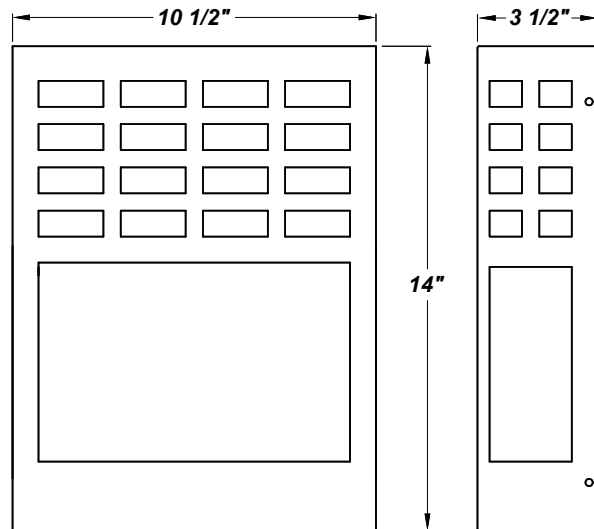

LINE DRAWING

LINE DRAWING NOT TO SCALE

FINISHES

Antique Copper

Antique Silver

Bronze Mist

Matte Silver

Metallic Black

Sand

Swedish Steel

Textured Black

Textured Bronze

Textured White

For RAL Colors & Custom Match - Contact Teron Lighting Inc.