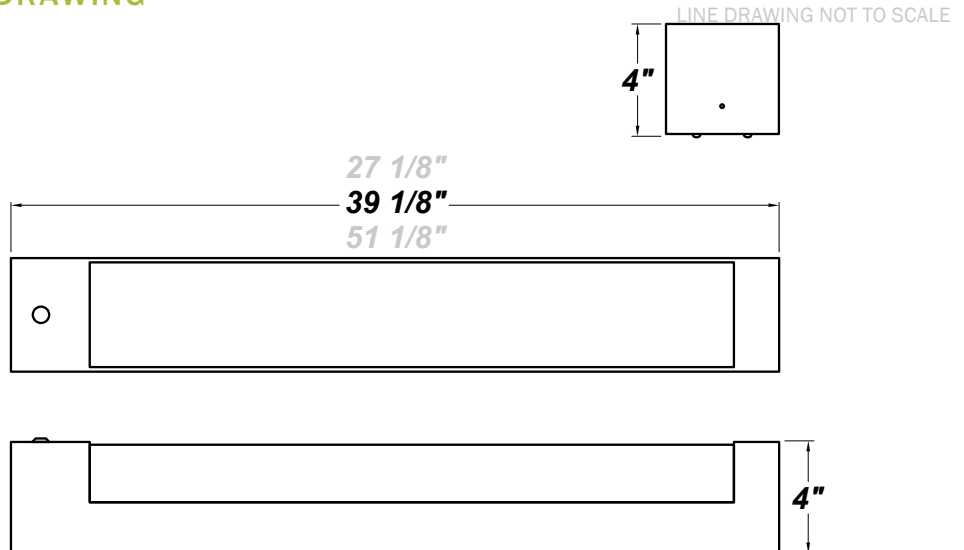

VICEROY LG STD MSE LED 36"

Architectural Indoor

PROJECT:	
TYPE:	
PO#:	QTY:
COMMENTS:	

FEATURES

- [External Motion Sensor](#)
- Steel Housing with Matte Silver Powder Coat Finish
- Matte White Acrylic Inner & Clear Acrylic Outer Lens Assembly
- 0-10V and Trailing Edge (ELV) Dimming Compatible Options Available
- Over-Voltage, Over-Current, and Short-Circuit Protection with Auto Recovery
- Mounts Directly to Surface with Two Wall Anchors (Not Included) Over a 2" Junction Box (Not Included)
- Knockouts on Back Accept Standard Electrical Fittings (By Others)
- Lighting Facts, IES, & Title 24 Labeling / Certification
- ADA Compliant
- CSA Listed Damp Location For Wall or Ceiling Mount
- LED Light Fixture

LINE DRAWING

FINISHES