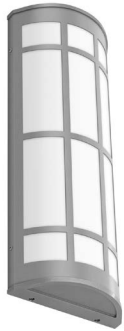

GUARDIAN W VHT MSI LED 38"

Architectural Outdoor

PROJECT:	
TYPE:	
PO#:	QTY:
COMMENTS:	

FEATURES

- 120V - 277V
- ADA Compliant
- Aluminum Reflector w/ Hi-Reflectance White Powder Coat Finish
- CSA Listed Wet Location For Wall Mount Only
- Die Cast Aluminum End Caps w/ Matte Silver Polyester Powder Coat Finish
- Extruded Aluminum Housing w/ Matte Silver Polyester Powder Coat Finish
- Fixture Mounts Directly to Surface w/ Two Wall Anchors (Not Included)
- High Impact White Acrylic Diffuser (50% DR Acrylic)
- Internal Motion Sensor
- LED Light Fixture
- Over-Voltage and Over-Current
- Recessed Steel Screws

LINE DRAWING

LINE DRAWING NOT TO SCALE

FINISHES

Antique Copper

Antique Silver

Bronze Mist

Matte Silver

Sand