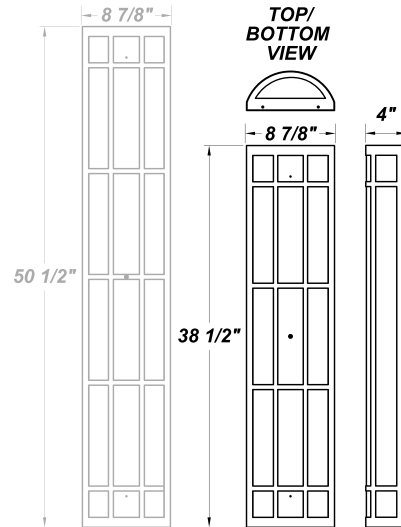

GUARDIAN W VHT MSI LED 38"

Architectural Outdoor

PROJECT:	
TYPE:	
PO#:	QTY:
COMMENTS:	

FEATURES

- 120V - 277V
- ADA Compliant
- Aluminum Reflector w/ Hi-Reflectance White Powder Coat Finish
- CSA Listed Wet Location For Wall Mount Only
- Die Cast Aluminum End Caps w/ Matte Silver Polyester Powder Coat Finish
- Extruded Aluminum Housing w/ Matte Silver Polyester Powder Coat Finish
- Fixture Mounts Directly to Surface w/ Two Wall Anchors (Not Included)
- High Impact White Acrylic Diffuser (50% DR Acrylic)
- Internal Motion Sensor
- LED Light Fixture
- Over-Voltage and Over-Current
- Recessed Steel Screws

LINE DRAWING

LINE DRAWING NOT TO SCALE

FINISHES

Antique Copper

Antique Silver

Bronze Mist

Matte Silver

Sand

Swedish Steel

Textured Black

Textured Bronze

Textured White

For RAL Colors & Custom Match - Contact Teron Lighting Inc.