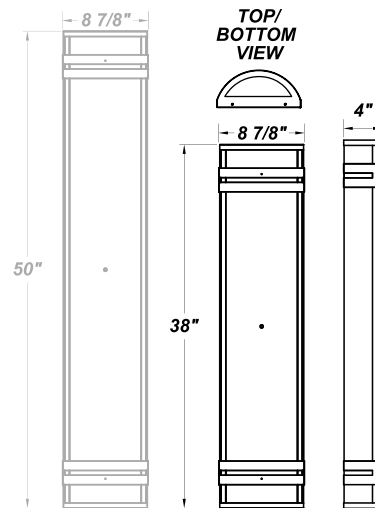

GUARDIAN W TWB MSI LED 38"

Architectural Outdoor

PROJECT:	
TYPE:	
PO#:	QTY:
COMMENTS:	

FEATURES

- 120V – 277V
- Aluminum Reflector w/ Hi-Reflectance White Powder Coat Finish
- CSA Listed Wet Location For Wall Mount Only
- Die Cast Aluminum End Caps w/ Matte Silver Polyester Powder Coat Finish
- Extruded Aluminum Housing w/ Matte Silver Polyester Powder Coat Finish
- Fixture Mounts Directly to Surface w/ Two Wall Anchors (Not Included)
- High Impact White Acrylic Diffuser (50% DR Acrylic)
- Internal Motion Sensor
- LED Light Fixture
- Over-Voltage and Over-Current
- Recessed Steel Screws

LINE DRAWING

LINE DRAWING NOT TO SCALE

FINISHES

Antique Copper

Antique Silver

Bronze Mist

Matte Silver

Sand

Swedish Steel

Textured Black

Textured Bronze

Textured White

For RAL Colors & Custom Match - Contact Teron Lighting Inc.