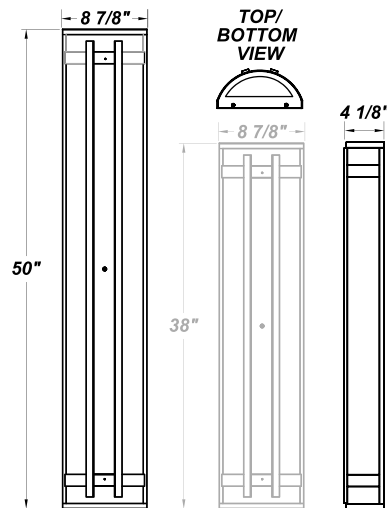

## FEATURES

- 120V - 277V
- Aluminum Reflector w/ Hi-Reflectance White Powder Coat Finish
- CSA Listed Wet Location For Wall Mount Only
- Die Cast Aluminum End Caps w/ Matte Silver Polyester Powder Coat Finish
- Extruded Aluminum Housing w/ Matte Silver Polyester Powder Coat Finish
- Fixture Mounts Directly to Surface w/ Two Wall Anchors (Not Included)
- High Impact White Acrylic Diffuser (50% DR Acrylic)
- Internal Motion Sensor
- LED Light Fixture
- Over-Voltage and Over-Current
- Recessed Steel Screws

## LINE DRAWING

LINE DRAWING NOT TO SCALE